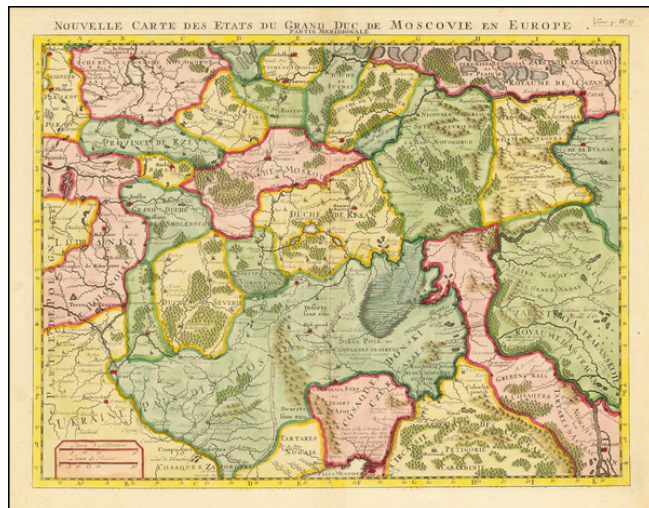

Barry Lawrence Ruderman Antique Maps Inc.

7407 La Jolla Boulevard
La Jolla, CA 92037

www.raremaps.com

(858) 551-8500
blr@raremaps.com

Nouvelle Carte Des Etats Du Grand Duc De Moscovie En Europe Partie Meridionale

Stock#: 62522
Map Maker: Chatelain
Date: 1714
Place: Amsterdam
Color: Hand Colored
Condition: VG
Size: 19 x 15 inches
Price: \$225.00

Description:

Detailed map of the Ukraine and Southern part of Russia.

The map extends from the Ukraine Cossack regions to Astricran on the Volga River in the south, to Peskov and Novogrod in the northwest and Cazan, Bulgar and the northern origins of the Volga River in the northeast. The map is centered on the Duches of Moscou and Resan. The map appeared in Chatelain's monumental *Atlas Historique*.