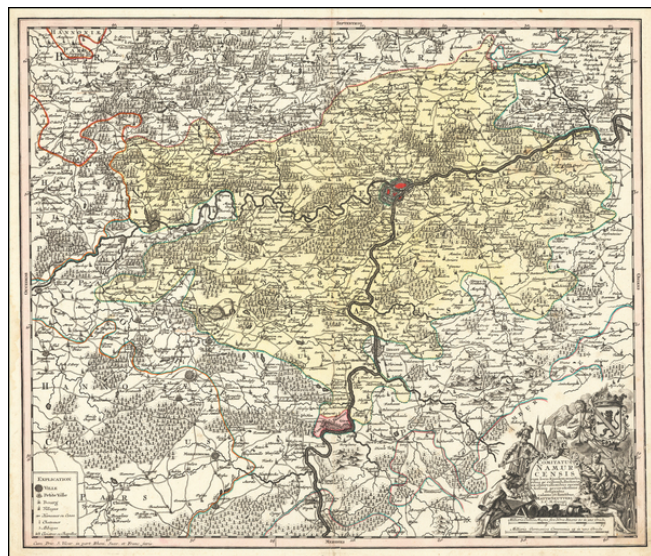

Stock#: 62507
Map Maker: Seutter
Date: 1730 circa
Place: Augsburg
Color: Hand Colored
Condition: VG
Size: 23.5 x 19.5 inches
Price: \$ 145.00

Description:

Decorative map of Namur, published in Augsburg by Seutter.

Includes an elaborate allegorical cartouche and coat of arms.

Detailed Condition: