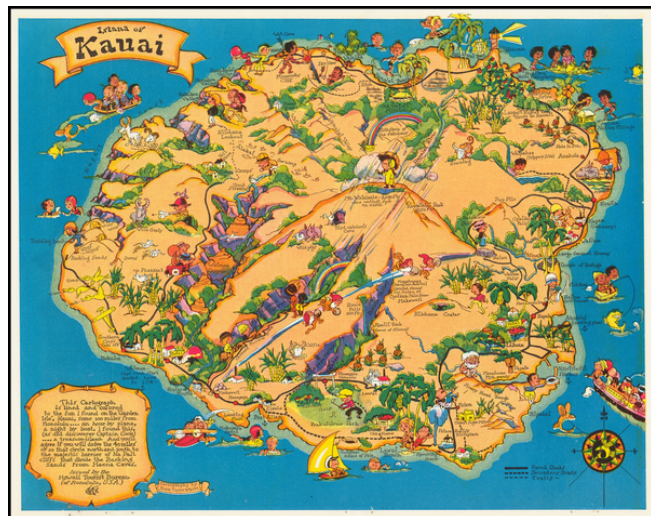

Barry Lawrence Ruderman Antique Maps Inc.

7407 La Jolla Boulevard
La Jolla, CA 92037

www.raremaps.com

(858) 551-8500
blr@raremaps.com

Island of Kauai

Stock#: 62472
Map Maker: Taylor White
Date: 1931
Place: Boston
Color: Color
Condition: VG+
Size: 14.5 x 11.5 inches
Price: \$165.00

Description:

Marvelous whimsical map of Kauai by Ruth Taylor White, one of the most famous pictograph artists of the period.

Ruth Taylor White was among the most prolific makers of pictographic maps. Her whimsical style combines her artistic skills with local color and flavor, making her maps among the most collected pictographic maps.