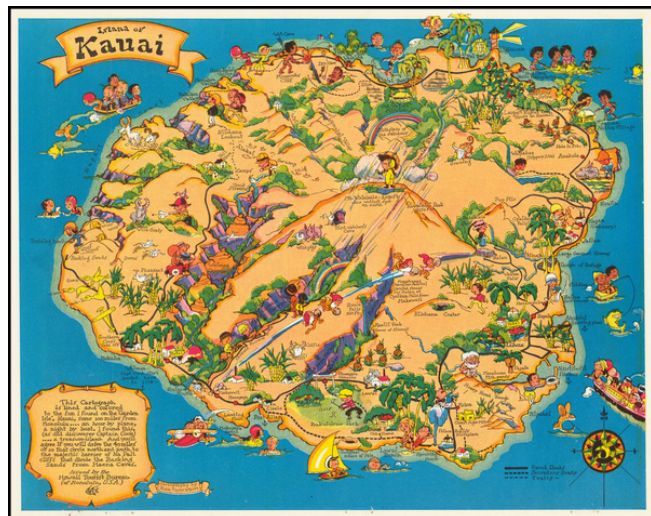

Barry Lawrence Ruderman Antique Maps Inc.

7407 La Jolla Boulevard
La Jolla, CA 92037

www.RareMaps.com

(858) 551-8500
blr@RareMaps.com

Island of Kauai

Stock#: 62472
Map Maker: Taylor White
Date: 1931
Place: Boston
Color: Color
Condition: VG+
Size: 14.5 x 11.5 inches
Price: \$195.00

Description:

Marvelous whimsical map of Kauai by Ruth Taylor White, one of the most famous pictograph artists of the period.

Ruth Taylor White was among the most prolific makers of pictographic maps. Her whimsical style combines her artistic skills with local color and flavor, making her maps among the most collected pictographic maps.