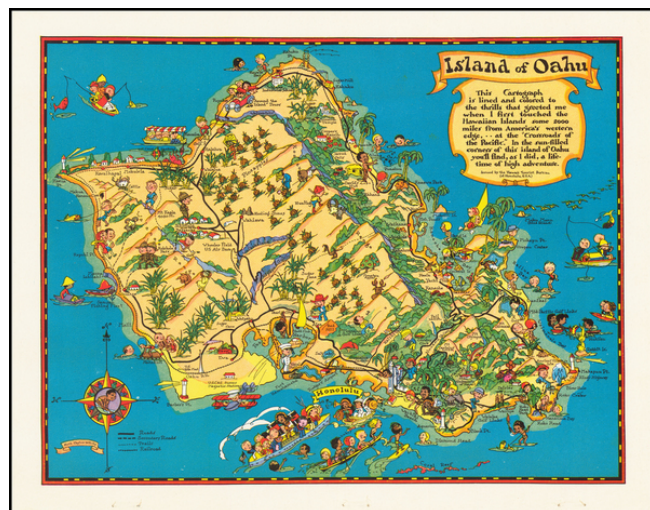

Barry Lawrence Ruderman Antique Maps Inc.

7407 La Jolla Boulevard
La Jolla, CA 92037

www.raremaps.com

(858) 551-8500
blr@raremaps.com

Island of Oahu

Stock#: 62456
Map Maker: Taylor White
Date: 1931
Place: Boston
Color: Color
Condition: VG+
Size: 14.5 x 11 inches
Price: \$165.00

Description:

Marvelous whimsical map of Oahu by Ruth Taylor White one of the most famous pictograph artists of the period.

Ruth Taylor White was among the most prolific makers of pictographic maps. Her whimsical style combines her artistic skills with local color and flavor, making her maps among the most collected pictographic maps.