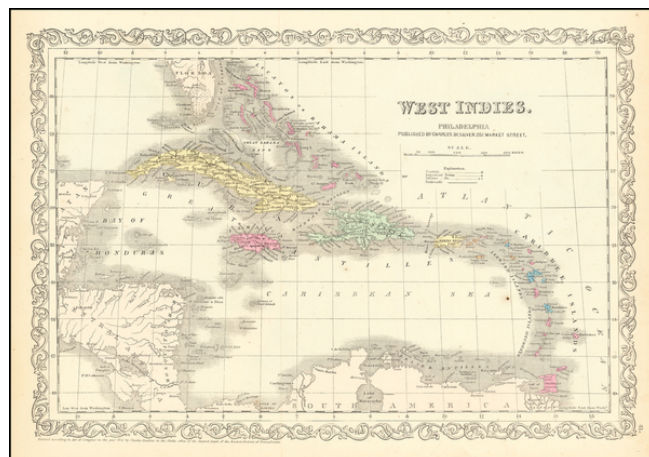

Barry Lawrence Ruderman Antique Maps Inc.

7407 La Jolla Boulevard
La Jolla, CA 92037

www.raremaps.com

(858) 551-8500
blr@raremaps.com

West Indies

Stock#: 62392
Map Maker: Desilver
Date: 1857
Place: Philadelphia
Color: Hand Colored
Condition: VG+
Size: 14.5 x 12 inches
Price: \$ 165.00

Description:

Detailed and attractive map of the southern portion of Florida and the Caribbean, in Charles Desilver's *Universal Atlas*.

The map shows the various European Powers possessions, including Spanish, British, French, Dutch, Danish and Swedish, along with substantial detail and other explanatory notes.