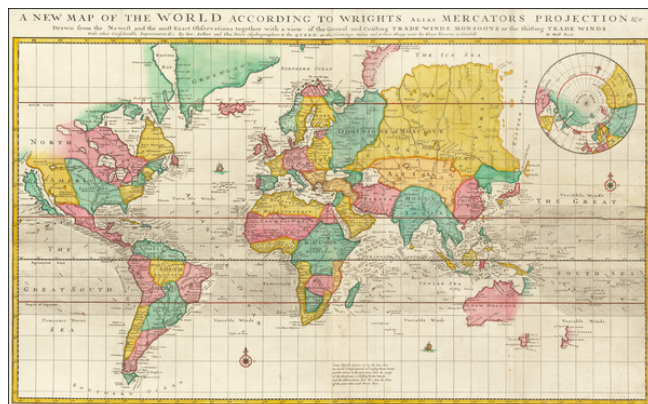

Barry Lawrence Ruderman Antique Maps Inc.

7407 La Jolla Boulevard
La Jolla, CA 92037

www.raremaps.com

(858) 551-8500
blr@raremaps.com

A New Map of the World According To Wright's Alias Mercator's Projection &c. . . .

Stock#: 62350
Map Maker: Price & Seller
Date: 1700
Place: London
Color: Hand Colored
Condition: VG
Size: 37 x 23 inches
Price: SOLD

Description:

Rare Seller & Price Edition!!

Rare first edition of this scientifically accurate map of the World, engraved by Hermann Moll for Jerimiah Seller and Charles Price.

Shows California as an island, a substantially incomplete Australia, a portion of the West Coast of New Zealand, fascinating NE Coast of Asia, including The Land of Iesso, no Northwest Coast of America and a host of other interesting details.

The map shows the various trade winds and currents, along with a large inset of the North Pole.

The map would later be re-issued by Mount & Page.

Detailed Condition:

Repaired tear at lower right roughly to Japan. Minor fold splits, expertly repaired on verso.