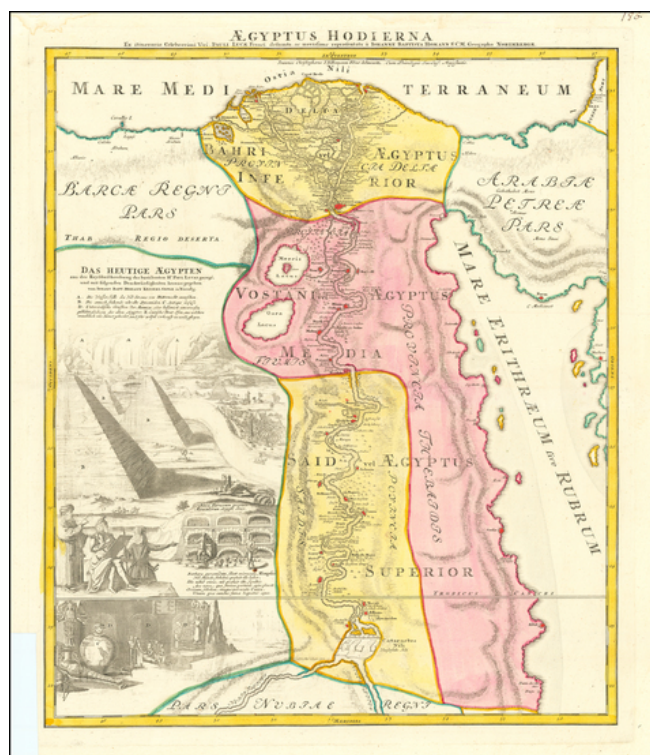

**Barry Lawrence Ruderman
Antique Maps Inc.**

7407 La Jolla Boulevard
La Jolla, CA 92037

www.raremaps.com

(858) 551-8500
blr@raremaps.com

**Aegyptus Hodierna Ex itineralio Celeberrimi viri Pauli Lucae, Franci desumta ac
novissime repraesentata**

Stock#: 62321op
Map Maker: Homann
Date: 1720
Place: Nuremberg
Color: Hand Colored
Condition: VG
Size: 19 x 22 inches
Price: \$ 395.00

Description:

Nice full color example of Homann's decorative map of Egypt.

Homann's map of Egypt is focused on the Nile River Valley from the Mediterranean to below the first cataract at the confluence of the White and Blue Nile.

Nearly a third of the map is engraved with fascinating scenes of the cataracts, the Sphinx, pyramids, various antiquities, scenes of embalming, and ancient furnaces.