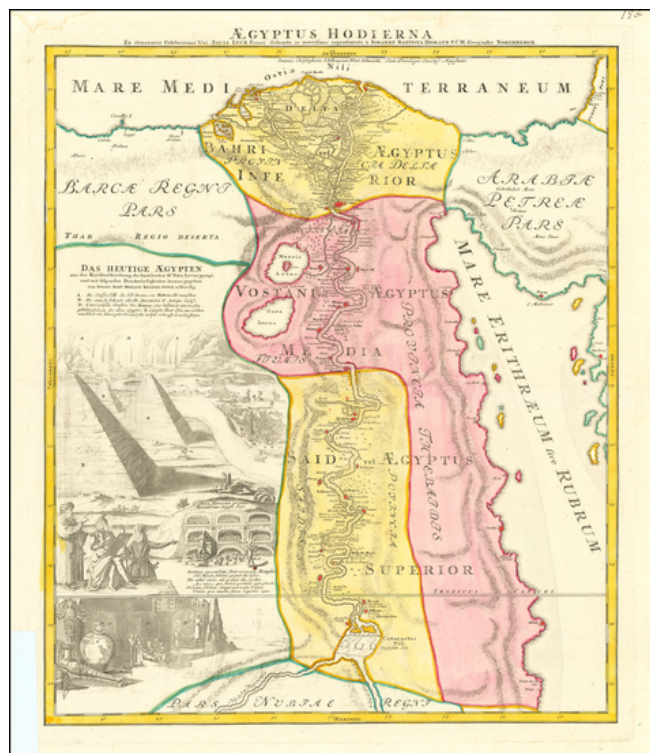

**Barry Lawrence Ruderman
Antique Maps Inc.**

7407 La Jolla Boulevard
La Jolla, CA 92037

www.raremaps.com

(858) 551-8500
blr@raremaps.com

**Aegyptus Hodierna Ex itineralio Celeberrimi viri Pauli Lucae, Franci desumta ac
novissime repraesentata**

Stock#: 62321op
Map Maker: Homann
Date: 1720
Place: Nuremberg
Color: Hand Colored
Condition: VG
Size: 19 x 22 inches
Price: Not Available

Description:

Nice full color example of Homann's decorative map of Egypt.

Homann's map of Egypt is focused on the Nile River Valley from the Mediterranean to below the first cataract at the confluence of the White and Blue Nile.

Nearly a third of the map is engraved with fascinating scenes of the cataracts, the Sphinx, pyramids, various antiquities, scenes of embalming, and ancient furnaces.