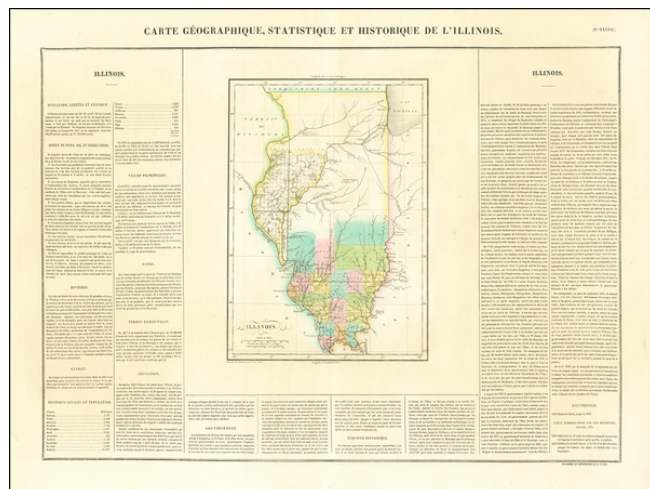

Barry Lawrence Ruderman Antique Maps Inc.

7407 La Jolla Boulevard
La Jolla, CA 92037

www.raremaps.com

(858) 551-8500
blr@raremaps.com

Carte Géographique, Statistique et Historique De L'Illinois

Stock#: 62287
Map Maker: Buchon
Date: 1825
Place: Paris
Color: Hand Colored
Condition: VG+
Size: 24 x 17 inches
Price: \$ 275.00

Description:

A gorgeous example of Buchon's early map of Illinois Territory, showing very early county configurations and other interesting details.

Buchon's atlas was the first foreign atlas to include a separate map of Illinois and is one of the very earliest representations of Illinois in any atlas.