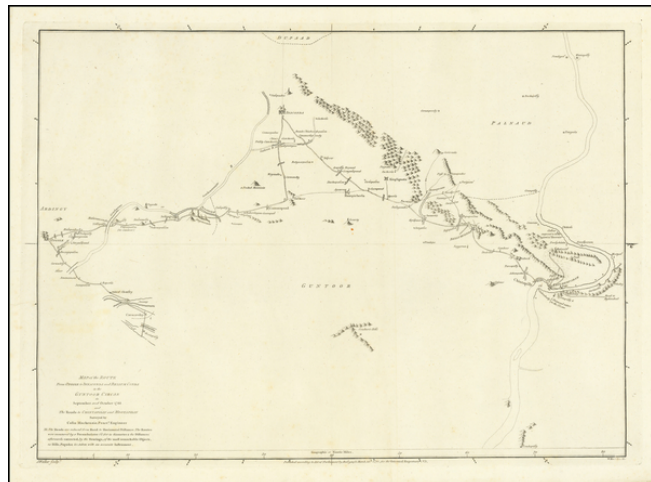

**Barry Lawrence Ruderman
Antique Maps Inc.**

7407 La Jolla Boulevard
La Jolla, CA 92037

www.raremaps.com

(858) 551-8500
blr@raremaps.com

**Map of the Route From Ongole to Innaconda and Bellus Conda in the Guntoor Circar in
September and October 1888 and The Roads to Chintapilly and Mootailly Surveyed by
Colin Mackenzie, Practr. Engineer.**

Stock#: 62252
Map Maker: Dalrymple
Date: 1791
Place: London
Color: Uncolored
Condition: VG
Size: 17 x 12 inches
Price: \$475.00

Description:

Scarce road showing roads in the modern region of Andhra Pradesh, India, which appeared in the *Oriental Repertory* No. 1, published in 1791.

The *Oriental Repertory* was a publication of the East India Company, detailing its activities and information in the eastern regions in which the company traded.

Detailed Condition: