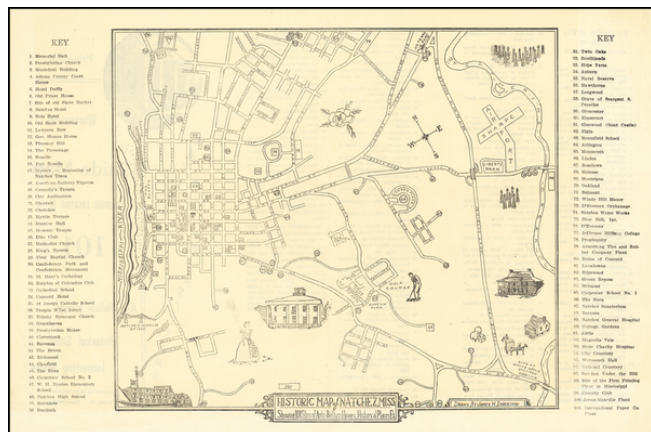

Stock#: 62210
Map Maker: Downing
Date: 1950 circa ?
Place: Natchez, MS
Color: Uncolored
Condition: VG+
Size: 16 x 10 inches
Price: \$125.00

Description:

Scarce Pictorial map of the Natchez, Mississippi area, illustrating historical sites, extending from the Mississippi River to Sharpe Airport.

On the verso, a key with points illustrating on the map is given.

Detailed Condition: