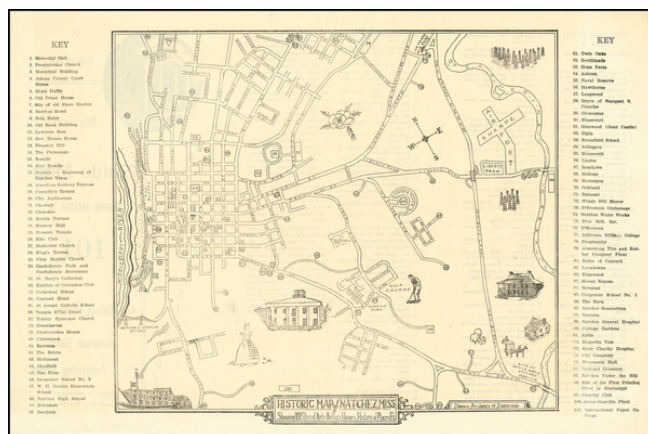

**Stock#:** 62210  
**Map Maker:** Downing  
**Date:** 1950 circa ?  
**Place:** Natchez, MS  
**Color:** Uncolored  
**Condition:** VG+  
**Size:** 16 x 10 inches  
**Price:** \$ 125.00

**Description:**

Scarce Pictorial map of the Natchez, Mississippi area, illustrating historical sites, extending from the Mississippi River to Sharpe Airport.

On the verso, a key with points illustrating on the map is given.