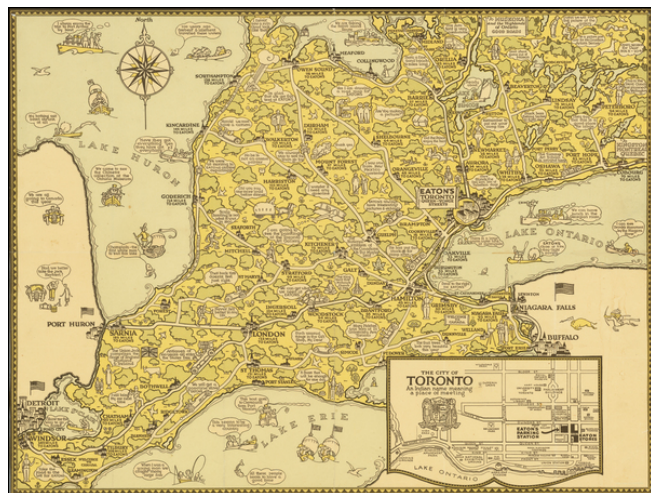

## (Southern Ontario - Toronto) The City of Toronto An Indian name meaning a place of meeting

**Stock#:** 62202  
**Map Maker:** Eaton Stores  
**Date:** 1930 circa  
**Place:** Toronto ?  
**Color:** Color  
**Condition:** VG  
**Size:** 21 x 16 inches  
**Price:** SOLD

### Description:

Rare pictorial map of the area around Toronto and York in Western Ontario, published by Eaton's Store.

The map is filled with whimsical vignettes and distances to Eaton's.

The map is apparently quite rare. We were not able to locate another example.