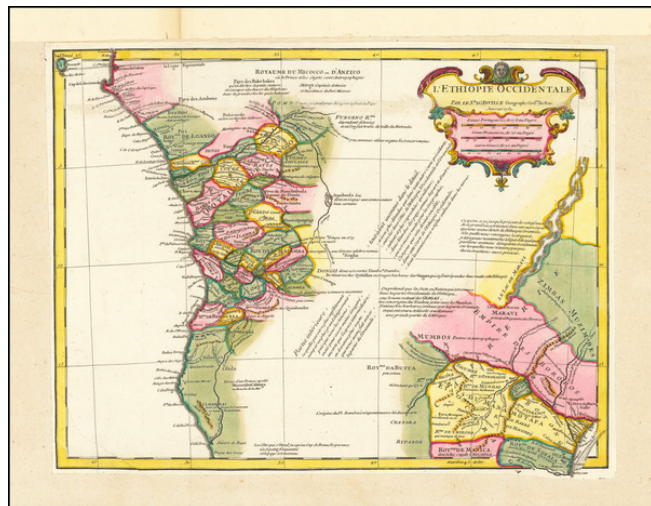

**Barry Lawrence Ruderman
Antique Maps Inc.**

7407 La Jolla Boulevard
La Jolla, CA 92037

www.raremaps.com

(858) 551-8500
blr@raremaps.com

L'Ethiopie Occidentale . . . 1732

Stock#: 62181op
Map Maker: d'Anville
Date: 1732
Place: Paris
Color: Hand Colored
Condition: VG+
Size: 15 x 11 inches
Price: SOLD

Description:

Exceptional Old Color Example!

Fine old color example of D'Anville's map of "Western Ethiopia."

The map extends from the Gabon Estuary, Port Gentil and the Kingdom of Loango in the north to Cabo Negro (Angola) and the Kunene River on the coast.

On the opposite coast, the region drained by the Zambezi River is shown, extending north to Lake Malawi.

Includes extensive text annotations in French.

The map is quite rare, we note only one other example offered for sale in a dealer catalog in the past 30 years.

Detailed Condition:

Fine original color