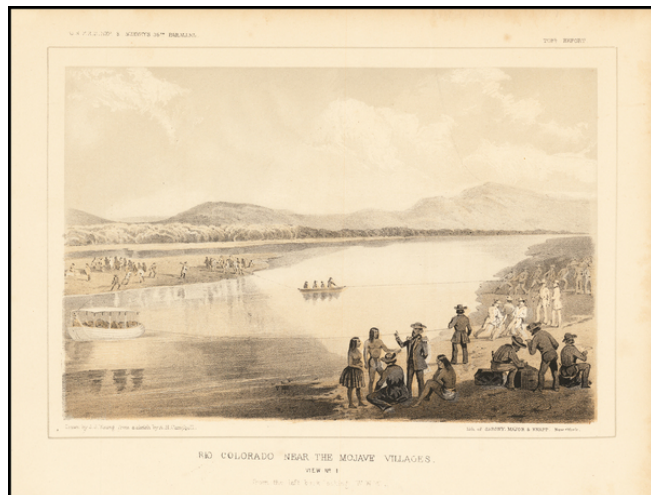

## Rio Colorado Near The Mojave Villages. View No. I from the left bank, looking W.N.W.

**Stock#:** 62175  
**Map Maker:** U.S. Pacific RR Survey  
**Date:** 1855  
**Place:** Washington  
**Color:** Uncolored  
**Condition:** VG+  
**Size:** 9 x 7 inches  
**Price:** \$45.00

### Description:

Fascinating view of the Rio Colorado and Mojave Indians with several boats being pulled across by rope lines.