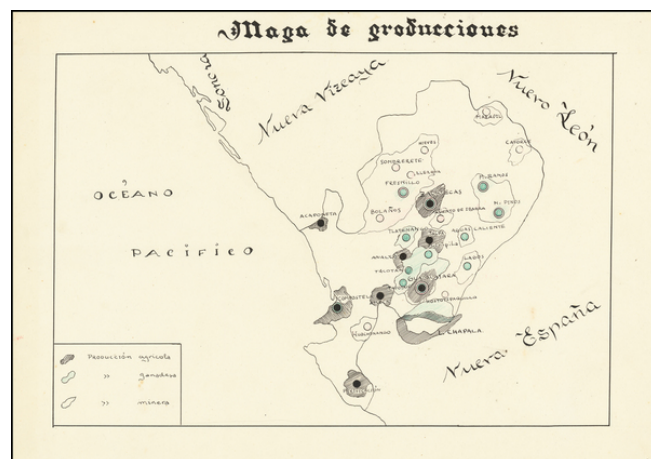

Barry Lawrence Ruderman Antique Maps Inc.

7407 La Jolla Boulevard
La Jolla, CA 92037

www.raremaps.com

(858) 551-8500
blr@raremaps.com

{Central Mexico} Mapa de producciones

Stock#: 62148
Map Maker: Anonymous
Date: 1925 circa
Place: n.p
Color: Hand Colored
Condition: VG
Size: 15 x 11 inches
Price: \$ 125.00

Description:

Hand drawn thematic map of the region of Mexico centered on Zacatecas, displaying the agricultural, livestock and mineral producing regions.

The date is estimated.

Detailed Condition:

Hand drawn map