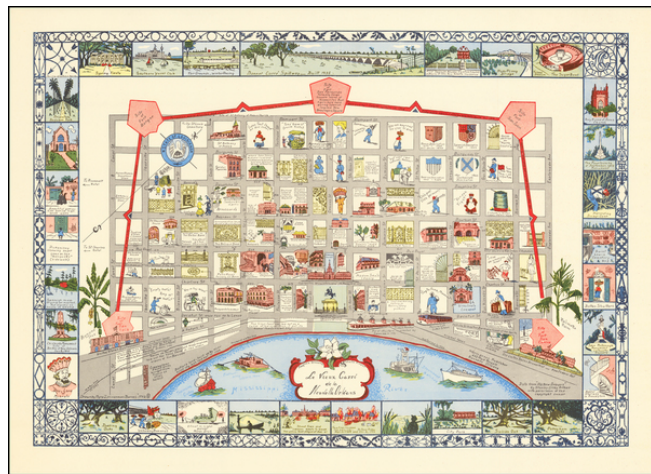

Barry Lawrence Ruderman Antique Maps Inc.

7407 La Jolla Boulevard
La Jolla, CA 92037

www.raremaps.com

(858) 551-8500
blr@raremaps.com

Le Vieux Carre de la Nouvelle Orleans . . .

Stock#: 62138
Map Maker: Barnes
Date: 1942
Place: New Orleans
Color: Color
Condition: VG+
Size: 19.75 x 14 inches
Price: SOLD

Description:

Scarce map of New Orleans, drawn by Myro Zimmerman Barnes in New Orleans in 1942.

Includes a fabulous whimsical look at the city, with block by block vignettes of history, costumes and other clever caricatures.