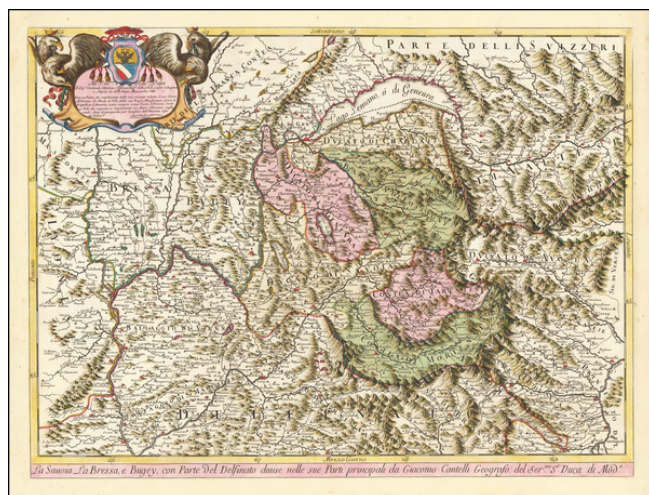

## La Savoia La Bressa, e Bugey, con Parte del Delfinato divise nelle sue Parti principali da Giacomo Cantelli

**Stock#:** 62130op  
**Map Maker:** Rossi / Cantelli da Vignola  
**Date:** 1690  
**Place:** Rome  
**Color:** Hand Colored  
**Condition:** VG+  
**Size:** 23.5 x 17 inches  
**Price:** \$750.00

### Description:

Exceptional old color example of the Cantelli-Rossi map of Savoy and environs, published in Rome.

The map extends from the Saone River in the west to Torino in the southeast, centered on Lake Annecy and the Duchy of Savoy.

### Detailed Condition:

Old Color