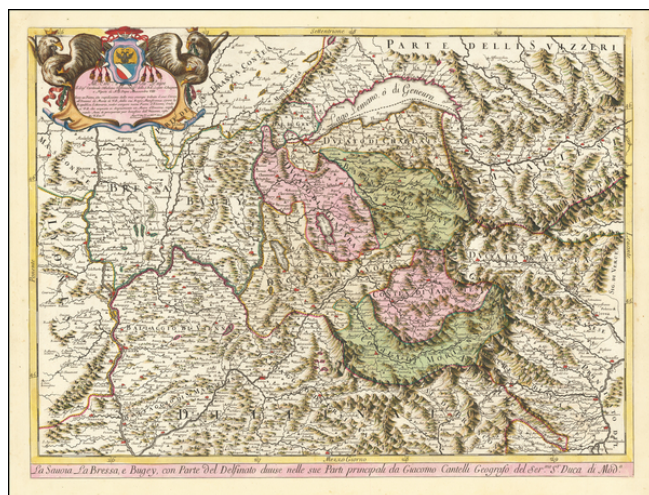

Barry Lawrence Ruderman Antique Maps Inc.

7407 La Jolla Boulevard
La Jolla, CA 92037

www.raremaps.com

(858) 551-8500
blr@raremaps.com

La Savoia La Bressa, e Bugey, con Parte del Delfinato divise nelle sue Parti principali da Giacomo Cantelli

Stock#: 62130op
Map Maker: Rossi / Cantelli da Vignola
Date: 1690
Place: Rome
Color: Hand Colored
Condition: VG+
Size: 23.5 x 17 inches
Price: \$750.00

Description:

Exceptional old color example of the Cantelli-Rossi map of Savoy and environs, published in Rome.

The map extends from the Saone River in the west to Torino in the southeast, centered on Lake Annecy and the Duchy of Savoy.

Detailed Condition:

Old Color