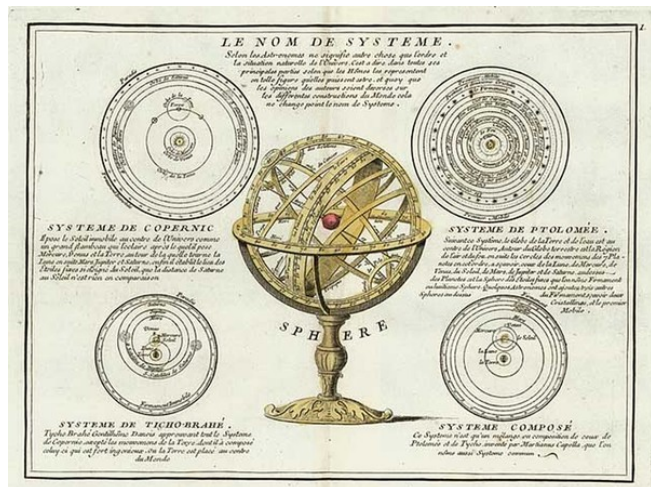

Barry Lawrence Ruderman Antique Maps Inc.

7407 La Jolla Boulevard
La Jolla, CA 92037

www.raremaps.com

(858) 551-8500
blr@raremaps.com

Le Nom De Systeme [Armillary Sphere and models of the Solar System]

Stock#: 6213
Map Maker: Nolin
Date: 1750
Place: Paris
Color: Hand Colored
Condition: VG+
Size: 10.5 x 8 inches
Price: SOLD

Description:

Decorative armillary sphere and 4 models of the solar system, based upon Copernicus, Ptolemy, Tycho Brahe and the System Compose, a composite system invented by Martianus Capella, based upon Ptolemy and Tycho Brahe, with the earth at the center of the Universe. Nolin's small atlas is quite rare.