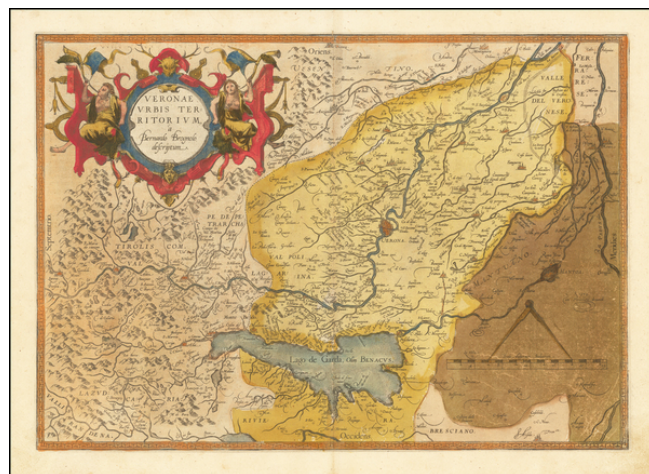

Barry Lawrence Ruderman Antique Maps Inc.

7407 La Jolla Boulevard
La Jolla, CA 92037

www.raremaps.com

(858) 551-8500
blr@raremaps.com

Veronae Urbis Territorium a Bernardo Bragnolo descriptum

Stock#: 62121
Map Maker: Ortelius
Date: 1580
Place: Antwerp
Color: Hand Colored
Condition: VG
Size: 18 x 13 inches
Price: Not Available

Description:

Original hand-color example of Abraham Ortelius's map of Verona, based upon Brugnoli's map, which was issued by Forlani in Venice in 1574.

The map appeared in Ortelius' *Theatrum Orbis Terrarum*, the first modern atlas of the world.

Striking massive cartouche and decorative scale of miles. Centered on Verona, and including Mantua, and Lago de Garda.

Detailed Condition:

Original hand-color. Some verdigris oxidation-related weakening of the paper, namely in the lower-gith quadrant.