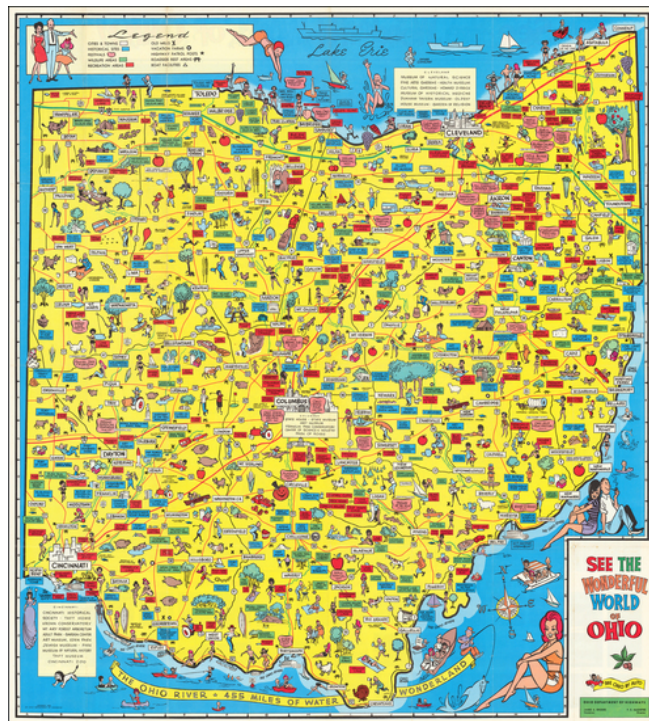

Barry Lawrence Ruderman Antique Maps Inc.

7407 La Jolla Boulevard
La Jolla, CA 92037

www.raremaps.com

(858) 551-8500
blr@raremaps.com

See The Wonderful World Of Ohio

Stock#: 62104
Map Maker: Ohio Department of Highways
Date: 1965
Place: n.p.
Color: Color
Condition: VG+
Size: 33 x 36 inches
Price: SOLD

Description:

Decorative pictorial map of Ohio, published by the Department of Highways.

Detailed Condition: