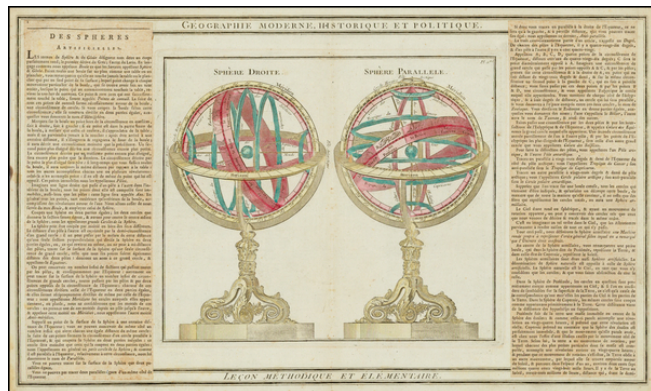

## Sphere Droite [and] Sphere Parallele

**Stock#:** 6208  
**Map Maker:** Brion de la Tour  
**Date:** 1766  
**Place:** Paris  
**Color:** Hand Colored  
**Condition:** VG+  
**Size:** 12 x 11 inches  
**Price:** \$125.00

### Description:

A striking pair of engraved armillary spheres projecting models of the Solar System.

Attractive wash colors and illustrations of the signs of the zodiac and other features. A decorative map from Brion De La Tour, one of the most prolific cartographic publishers of the mid 18th Century.