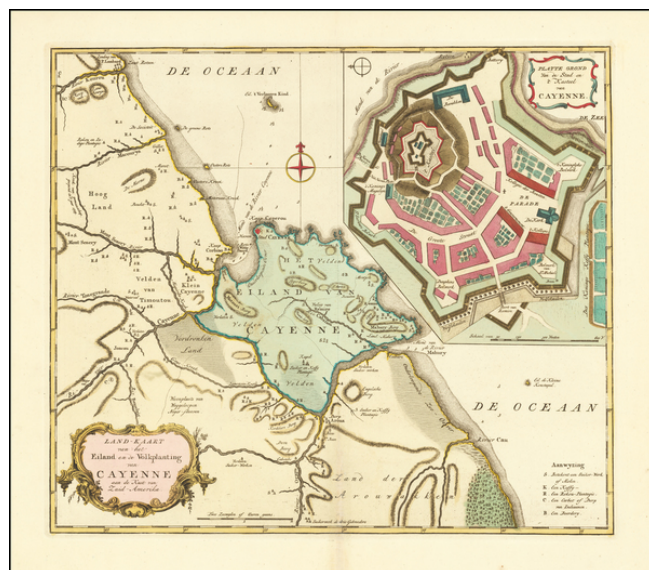

Barry Lawrence Ruderman Antique Maps Inc.

7407 La Jolla Boulevard
La Jolla, CA 92037

www.raremaps.com

(858) 551-8500
blr@raremaps.com

Land-Kaart van het Eiland en de Volkplanting van Cayenne aan de Kust van Zuid-Amerika

Stock#: 62052
Map Maker: Tirion
Date: 1765 circa
Place: Amsterdam
Color: Hand Colored
Condition: VG+
Size: 16.5 x 14 inches
Price: \$275.00

Description:

Fine old color example of Tirion's map of French Guiana, with a large inset map of Cayenne.

Includes a meticulous depiction of the Plantations in the region.

Detailed Condition: