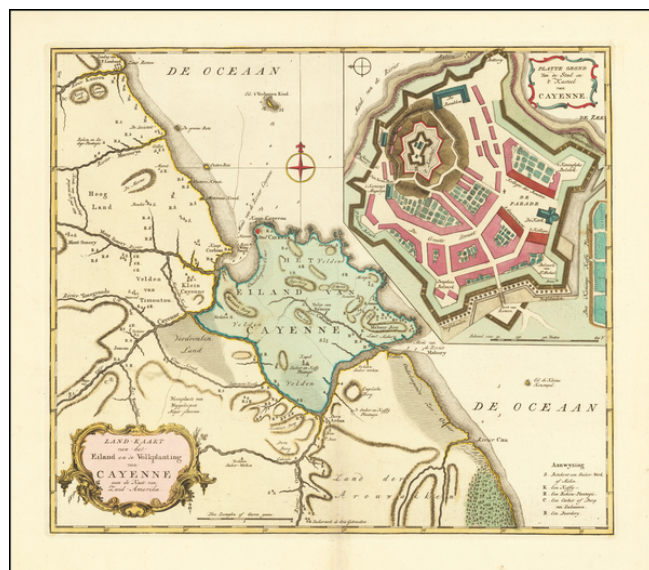

## Land-Kaart van het Eiland en de Volkplanting van Cayenne aan de Kust van Zuid-Amerika

**Stock#:** 62052  
**Map Maker:** Tirion  
**Date:** 1765 circa  
**Place:** Amsterdam  
**Color:** Hand Colored  
**Condition:** VG+  
**Size:** 16.5 x 14 inches  
**Price:** \$275.00

### Description:

Fine old color example of Tirion's map of French Guiana, with a large inset map of Cayenne.

Includes a meticulous depiction of the Plantations in the region.