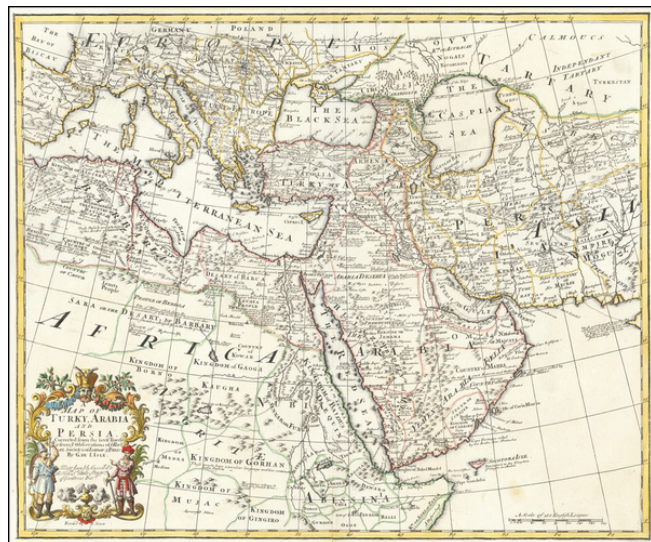

## A Map of Turkey, Arabia And Persia. Corrected from the latest Travels . . . 1719

**Stock#:** 62027  
**Map Maker:** Senex  
**Date:** 1721  
**Place:** London  
**Color:** Hand Colored  
**Condition:** VG  
**Size:** 23.5 x 20 inches  
**Price:** \$875.00

### Description:

Striking map of the region centered on Saudi Arabia, Cyprus and the Mediterranean Sea.

Includes a large decorative cartouche and annotations throughout the map.

Excellent detail and nice color.