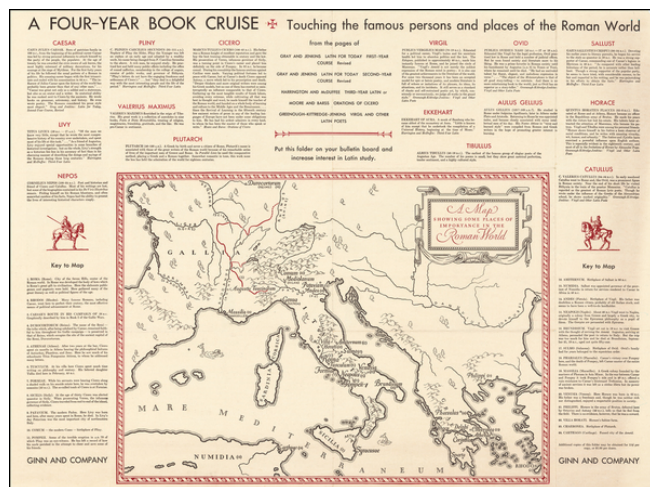

Barry Lawrence Ruderman Antique Maps Inc.

7407 La Jolla Boulevard
La Jolla, CA 92037

www.raremaps.com

(858) 551-8500
blr@raremaps.com

A Map Showing Some Places of Importance in the Roman World | A Four Year Book Cruise

Stock#: 62016
Map Maker: Ginn and Company
Date: 1935 circa
Place: n.p.
Color: Uncolored
Condition: VG+
Size: 23 x 17.5 inches
Price: \$ 125.00

Description:

Fascinating "map of the Roman World", illustrating a Ginn & Company promotional advertising brochure promoting its Latin and other educational text books.