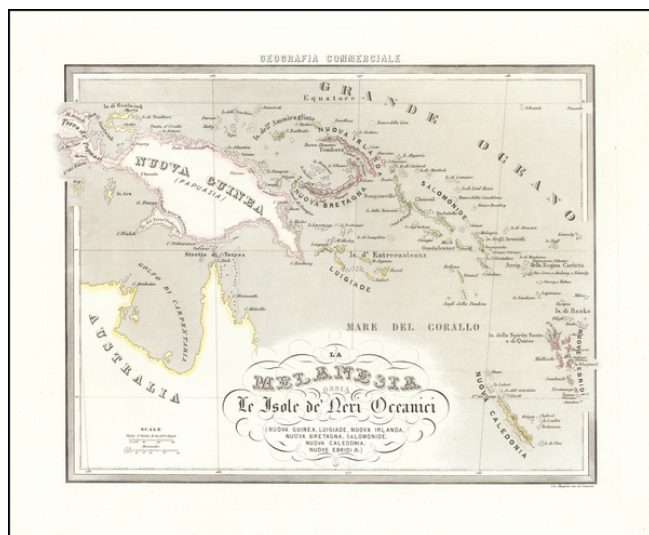

**Barry Lawrence Ruderman  
Antique Maps Inc.**

7407 La Jolla Boulevard  
La Jolla, CA 92037

www.raremaps.com

(858) 551-8500  
blr@raremaps.com

**La Melanesia ossia Le Isole de Neri Oceanici Nuova Guinea, Luigiade, Nuova Irlanda,  
Nuova Bretagna, Salomonide, Nuova Caledonia, Nuove Ebridi &.**

**Stock#:** 62014  
**Map Maker:** Marmocchi  
**Date:** 1850  
**Place:** Genova  
**Color:** Outline Color  
**Condition:** VG+  
**Size:** 13 x 11 inches  
**Price:** \$175.00

**Description:**

Rare map of New Guinea, the Solomon Islands, New Caledonia, the New Hebrides and the Gulf of Carpentaria, from Marmocchi's rare *Geografia Commerciale*.