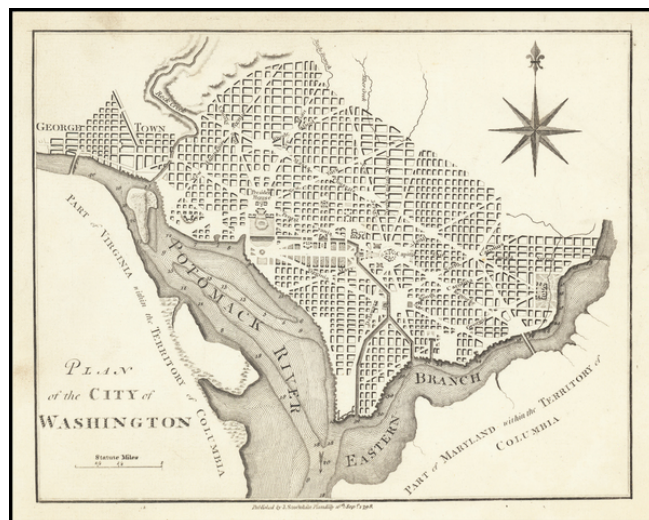

Barry Lawrence Ruderman Antique Maps Inc.

7407 La Jolla Boulevard
La Jolla, CA 92037

www.raremaps.com

(858) 551-8500
blr@raremaps.com

Plan of the City of Washington

Stock#: 62011
Map Maker: Stockdale
Date: 1798
Place: London
Color: Uncolored
Condition: VG+
Size: 8.5 x 7 inches
Price: \$750.00

Description:

Finely engraved early plan of Washington DC, based upon Andrew Ellicott's plan of 1792.

Shows Georgetown, the street layout, President's House, Capitol, large green, etc. Attractive compass rose.

A scarce and desirable early map of Washington.

Detailed Condition: