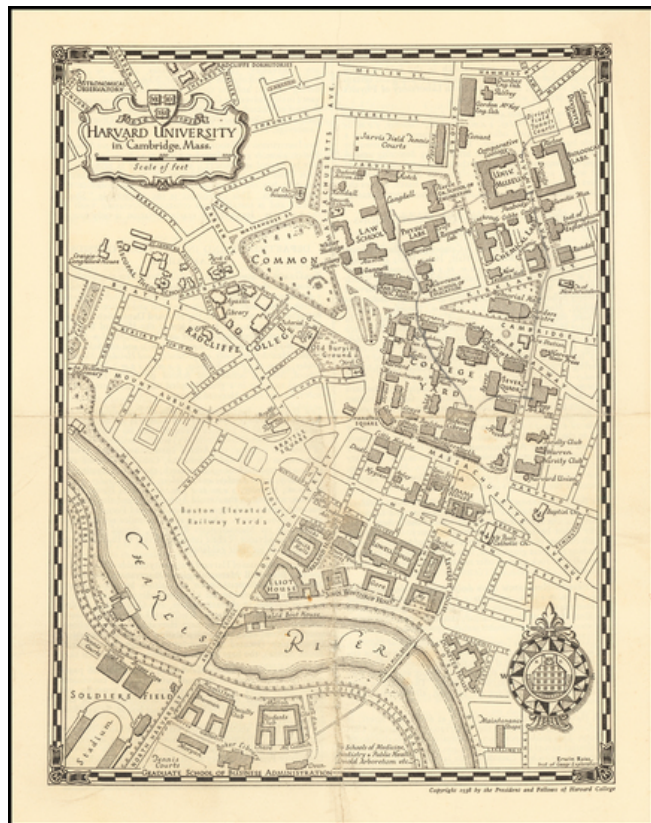

Barry Lawrence Ruderman Antique Maps Inc.

7407 La Jolla Boulevard
La Jolla, CA 92037

www.raremaps.com

(858) 551-8500
blr@raremaps.com

Harvard University in Cambridge, Mass.

Stock#: 62004
Map Maker: Raisz
Date: 1938
Place: Cambridge
Color: Uncolored
Condition: VG
Size: 8 x 10.5 inches
Price: SOLD

Description:

Decorative vintage map of Harvard University, showing and naming all of the buildings, streets, colleges, and schools, etc.

Issued as part of a pamphlet given away as part of a public tour of Harvard's campus: "Harvard on View Academic Year 1938-1939 Guide Service Without Charge The Public is Cordially Invited to Visit the University"

Detailed Condition:

Repaired tear. Old folds as issued.