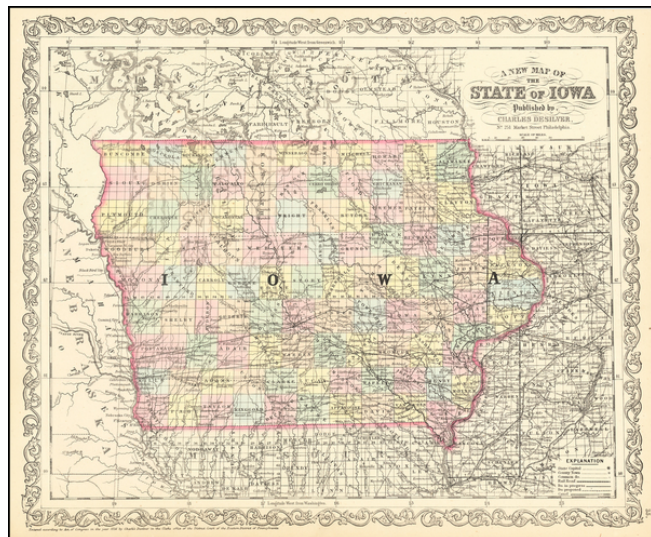

## A New Map Of The State Of Iowa . . .

**Stock#:** 62001  
**Map Maker:** Desilver  
**Date:** 1857  
**Place:** Philadelphia  
**Color:** Hand Colored  
**Condition:** VG+  
**Size:** 15.5 x 12.5 inches  
**Price:** \$125.00

### Description:

Scarce 1857 edition of this detailed map of Iowa.

The map is hand colored by counties, showing railroads, stage lines, canals, roads, rivers, lakes, forts and other details.