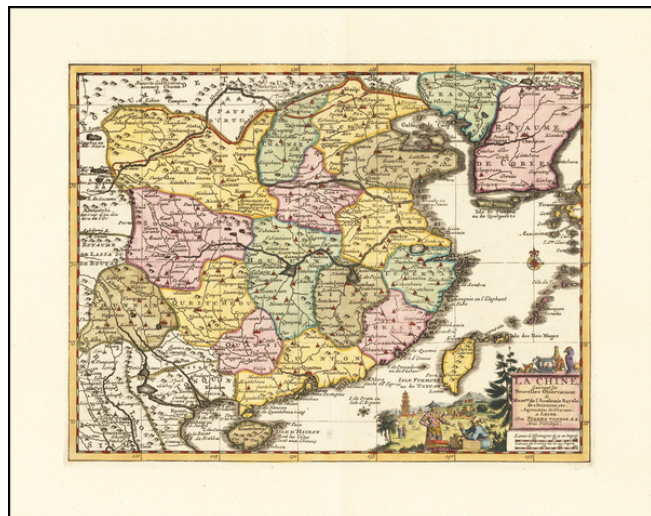

**Barry Lawrence Ruderman
Antique Maps Inc.**

7407 La Jolla Boulevard
La Jolla, CA 92037

www.raremaps.com

(858) 551-8500
blr@raremaps.com

La Chine, Suivant les Nouvelles Observations . . .

Stock#: 61986
Map Maker: van der Aa
Date: 1713
Place: Leiden
Color: Hand Colored
Condition: VG+
Size: 12 x 9 inches
Price: \$675.00

Description:

Finely colored example of this early map of China and Korea, which appeared in Vander Aa's *Nouveau Theatre du Monde*.

The map reaches from the Royaume de Coree (Korea) in the east to Siam in the south, showing the islands of Formosa and Hainan.

Includes many cities, rivers, and ports named, and with the Great Wall of China at the northern boundary ("Muraille de la Chine").

Detailed Condition: