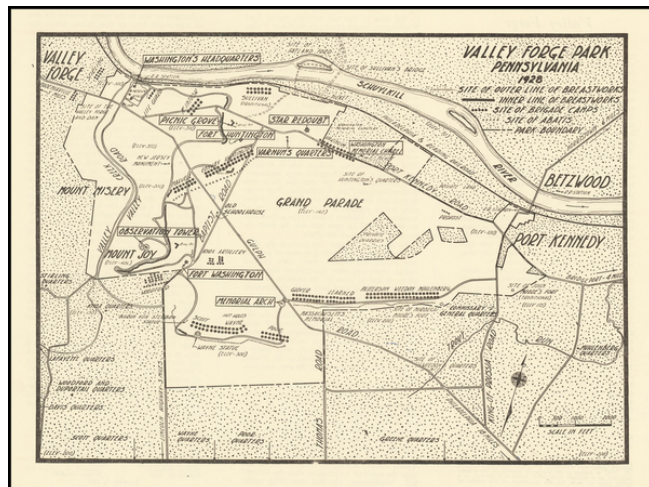

Barry Lawrence Ruderman Antique Maps Inc.

7407 La Jolla Boulevard
La Jolla, CA 92037

www.raremaps.com

(858) 551-8500
blr@raremaps.com

Valley Forge Park Pennsylvania 1928

Stock#: 61977
Map Maker: Valley Forge Park Commission
Date: 1928
Place: Valley Forge, PA
Color: Uncolored
Condition: VG
Size: 9.5 x 7 inches
Price: SOLD

Description:

Detailed map of the area around Valley Forge, Pennsylvania, centered on the Grand Parade.

The map shows:

- Site of out line of Breastworks
- Site of inner line of Breastworks
- Site of Brigade Camps
- Site of Abatis
- Park Boundary