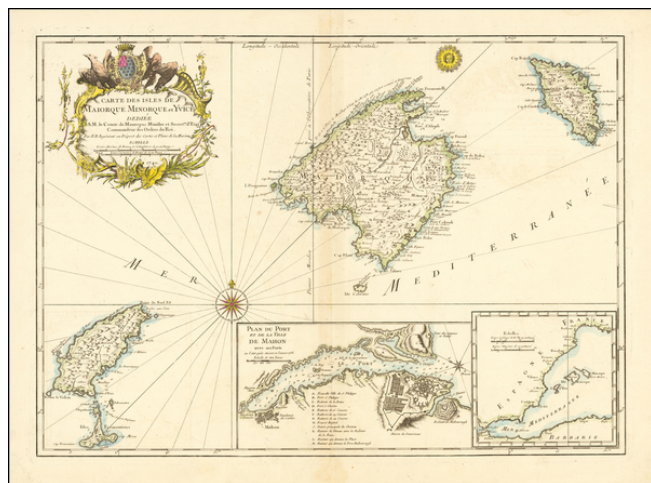

## Carte Des Isles De Maiorque Minorque et Yvice

**Stock#:** 61963  
**Map Maker:** Bellin  
**Date:** 1740  
**Place:** Paris  
**Color:** Hand Colored  
**Condition:** VG+  
**Size:** 22.5 x 16 inches  
**Price:** \$875.00

### Description:

Large detailed chart of the Balearic Islands with a large inset of Mahon, published in *L'Hydrographie Francoise*.

The map provides a highly detailed depiction of the three islands, with excellent detail on both the coastlines and interiors of the three islands.

The large plan of Mahon shows its extensive fortifications, soundings and navigational details.

The map was very influential and was later copied by Covens & Mortier, the Homann Heirs and Matthaues Seutter.