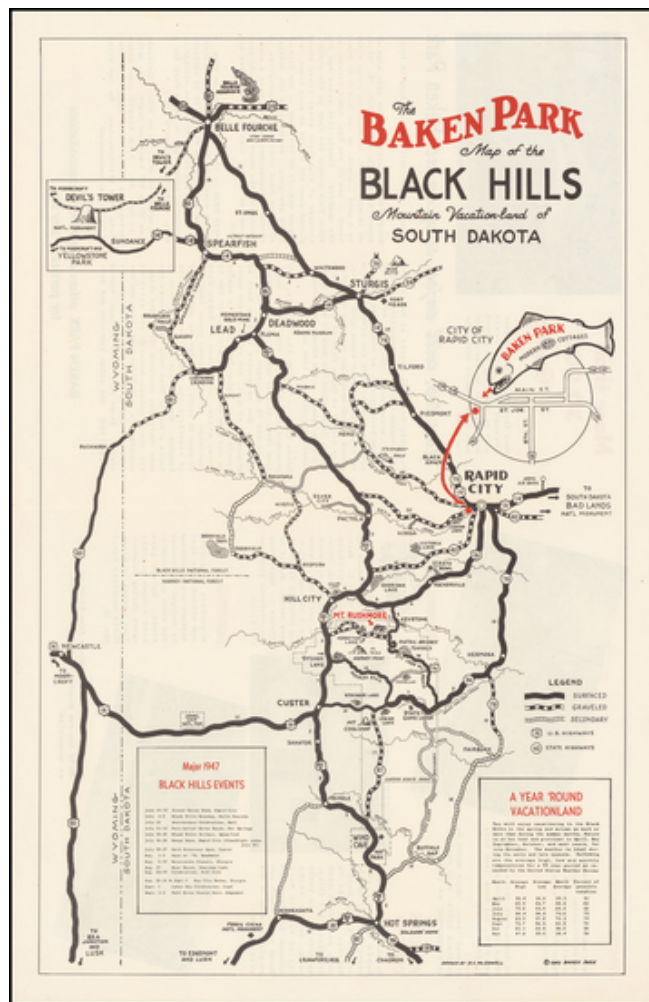

## The Baken Park Map of the Black Hills Mountain Vacation-Land of South Dakota

**Stock#:** 61929  
**Map Maker:** McDowell  
**Date:** 1947  
**Place:** Baken Park, South Dakota  
**Color:** Uncolored  
**Condition:** VG+  
**Size:** 10 x 16 inches  
**Price:** \$125.00

### Description:

Promotional map for the Baken Park area of South Dakota, published in 1947.

The map illustrates the recreational opportunities centered on Baken Park, a suburb of Rapid City, South Dakota.

Advertising on the verso and a list of Major 1947 Black Hills Events on the front.