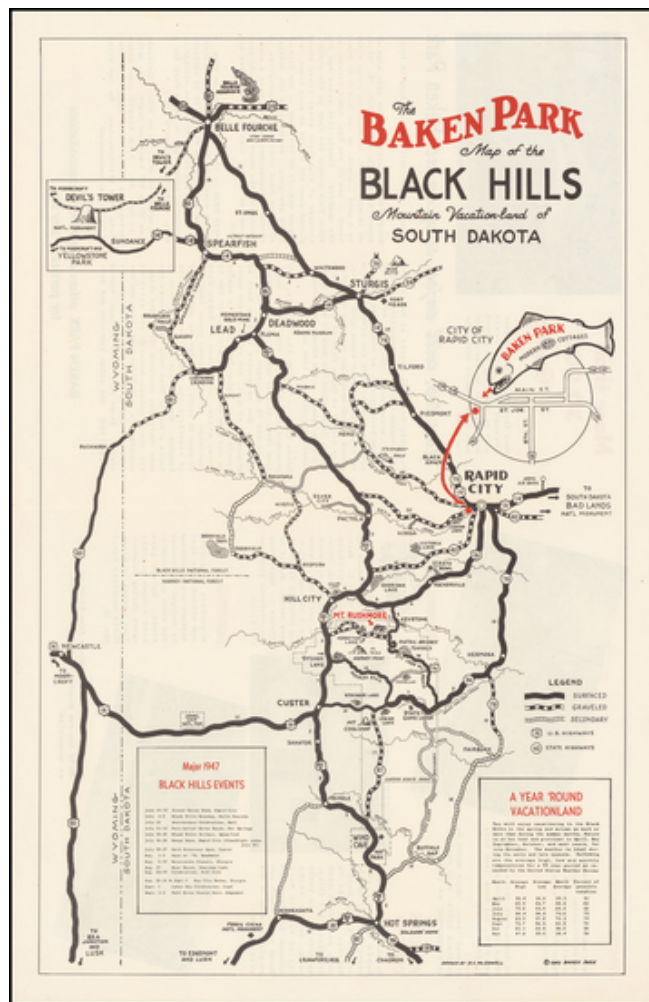

Barry Lawrence Ruderman Antique Maps Inc.

7407 La Jolla Boulevard
La Jolla, CA 92037

www.raremaps.com

(858) 551-8500
blr@raremaps.com

The Baken Park Map of the Black Hills Mountain Vacation-Land of South Dakota

Stock#: 61929
Map Maker: McDowell
Date: 1947
Place: Baken Park, South Dakota
Color: Uncolored
Condition: VG+
Size: 10 x 16 inches
Price: \$ 125.00

Description:

Promotional map for the Baken Park area of South Dakota, published in 1947.

The map illustrates the recreational opportunities centered on Baken Park, a suburb of Rapid City, South Dakota.

Advertising on the verso and a list of Major 1947 Black Hills Events on the front.

Detailed Condition: