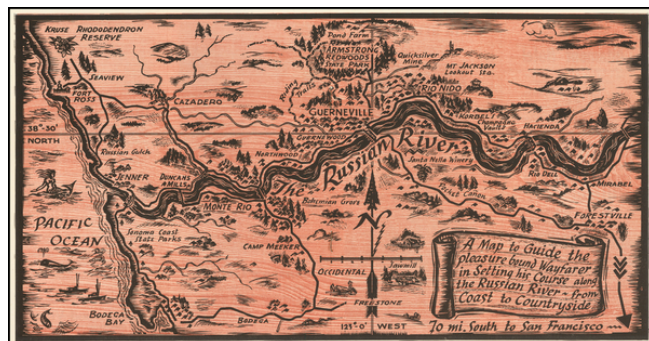

Barry Lawrence Ruderman Antique Maps Inc.

7407 La Jolla Boulevard
La Jolla, CA 92037

www.raremaps.com

(858) 551-8500
blr@raremaps.com

A Map to Guide the pleasure bound Wayfarer in Setting his Course along the Russian River ~ from Coast to Countryside

Stock#: 61897
Map Maker: Anonymous
Date: 1946 circa
Place: Sonoma County
Color: Color
Condition: VG
Size: 15.5 x 8 inches
Price: \$145.00

Description:

Lively map of the Russian River Valley and environs, promoting tourism in Sonoma Valley.