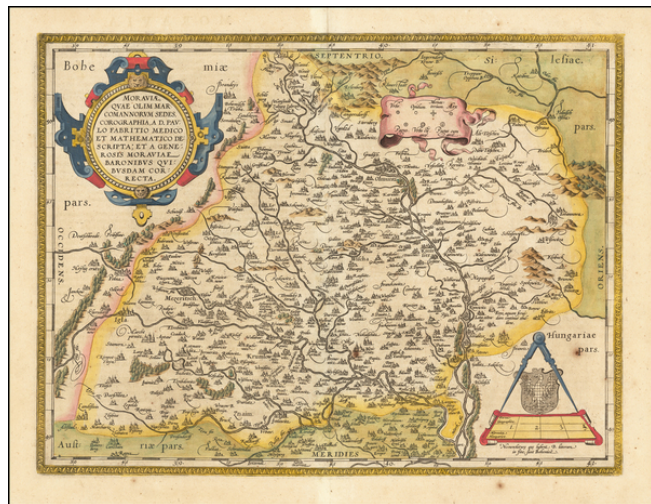

Barry Lawrence Ruderman Antique Maps Inc.

7407 La Jolla Boulevard
La Jolla, CA 92037

www.raremaps.com

(858) 551-8500
blr@raremaps.com

Moraviae, Quae Olim Marcomannorum Sedes Corographia . . .

Stock#: 61846
Map Maker: Ortelius
Date: 1608
Place: Antwerp
Color: Hand Colored
Condition: VG
Size: 18.5 x 14 inches
Price: \$ 450.00

Description:

Fine old color example of the Ortelius map of Moravia, showing fortified cities, towns, rivers, etc.

Large strapwork cartouche, title banner and smaller cartouche.

From Ortelius' *Theatrum Orbis Terrarum*, the first modern atlas of the World.

Detailed Condition:

Old Color