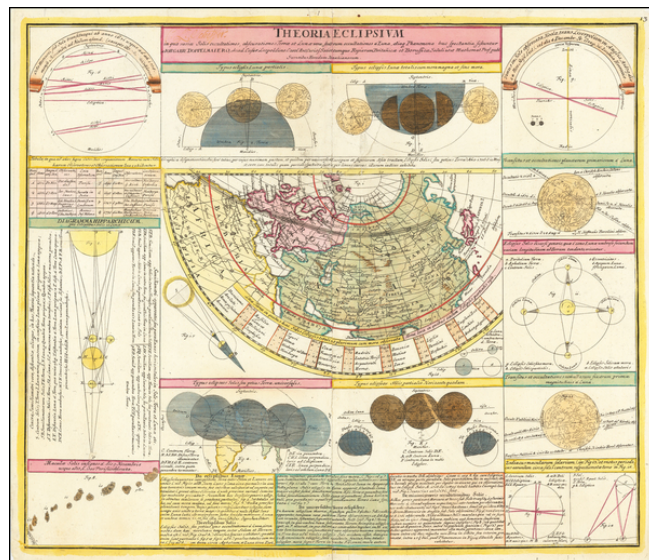

**Stock#:** 61813  
**Map Maker:** Doppelmayr  
**Date:** 1740  
**Place:** Nuremberg  
**Color:** Hand Colored  
**Condition:** VG+  
**Size:** 22.5 x 19 inches  
**Price:** \$975.00

**Description:**

Nice example of Doppelmayr's eclipse map, showing a comprehensive display of lunar and solar eclipse models.

At the center of the map is a depiction of Eurasia with the track of the solar eclipse of 1706.

**Detailed Condition:**