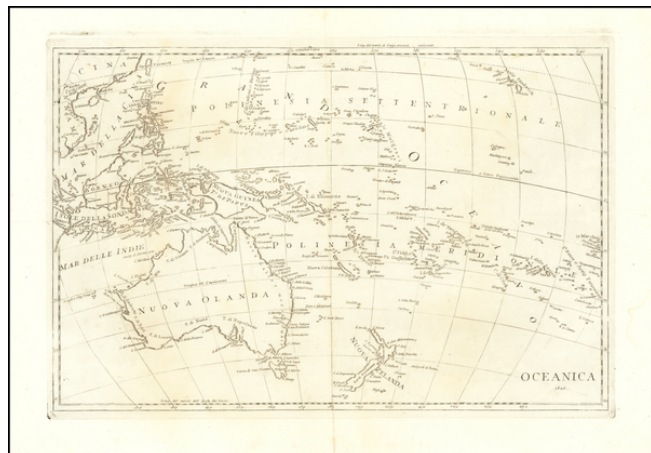

Barry Lawrence Ruderman Antique Maps Inc.

7407 La Jolla Boulevard
La Jolla, CA 92037

www.raremaps.com

(858) 551-8500
blr@raremaps.com

[Australia, Phiippines, New Zealand, Hawaii] Oceanica 1828

Stock#: 61780
Map Maker: Anonymous
Date: 1828
Place: n.p.
Color: Uncolored
Condition: VG+
Size: 14 x 9.5 inches
Price: \$375.00

Description:

Rare Italian Map of the South Pacific, extending from Australia and the Philippines in the east to Hawaii and the Marquesas in the west,

The map illustrates the recent discoveries in Australia and provides good detail in Australia and a good sense of the distribution of smaller islands in the South Pacific.

Rarity

The map is apparently unrecorded. This is the first time we have ever seen the map.

Detailed Condition: