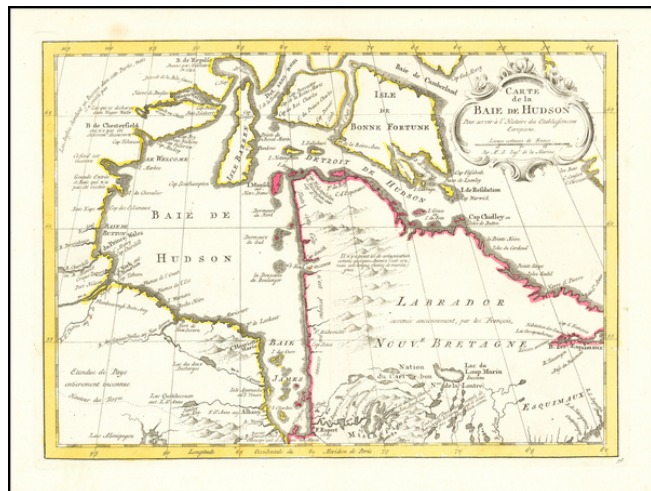

Barry Lawrence Ruderman Antique Maps Inc.

7407 La Jolla Boulevard
La Jolla, CA 92037

www.raremaps.com

(858) 551-8500
blr@raremaps.com

Carte de la Baie De Hudson. . .

Stock#: 61677
Map Maker: Bellin
Date: 1770
Place: Paris
Color: Outline Color
Condition: VG
Size: 12 x 9 inches
Price: \$ 145.00

Description:

An excellent map of Hudson's Bay, Labrador, Hudson's Straits and neighboring regions from Bellin's *Histoire General des Voyages*.

Includes numerous bays, islands, rivers, mountains and notes regarding explorations.