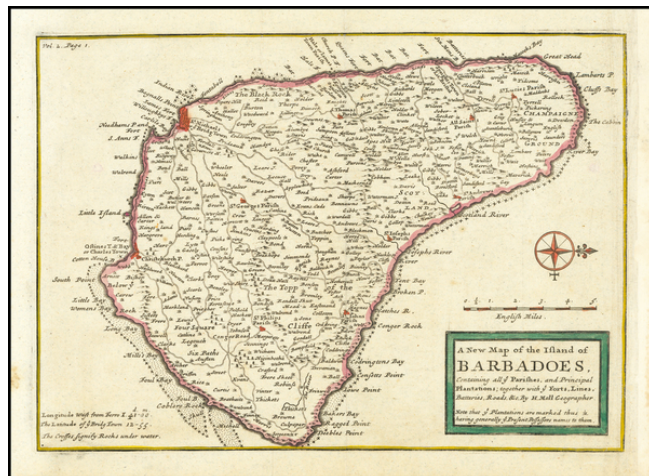

## A New Map of the Island of Barbadoes, containing...

**Stock#:** 61675  
**Map Maker:** Moll  
**Date:** 1708  
**Place:** London  
**Color:** Hand Colored  
**Condition:** VG+  
**Size:** 14 x 11.5 inches  
**Price:** \$245.00

### Description:

Striking example of this Moll's map of Barbados.

The Bermuda map includes significant details, including Tribes, towns, bays, islands, sounds, and other details.