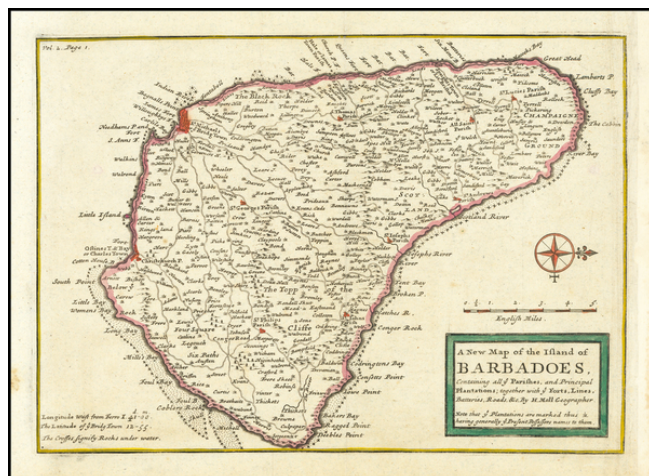

## A New Map of the Island of Barbadoes, containing...

**Stock#:** 61675  
**Map Maker:** Moll  
**Date:** 1708  
**Place:** London  
**Color:** Hand Colored  
**Condition:** VG+  
**Size:** 14 x 11.5 inches  
**Price:** \$245.00

### Description:

Striking example of this Moll's map of Barbados.

The Bermuda map includes significant details, including Tribes, towns, bays, islands, sounds, and other details.