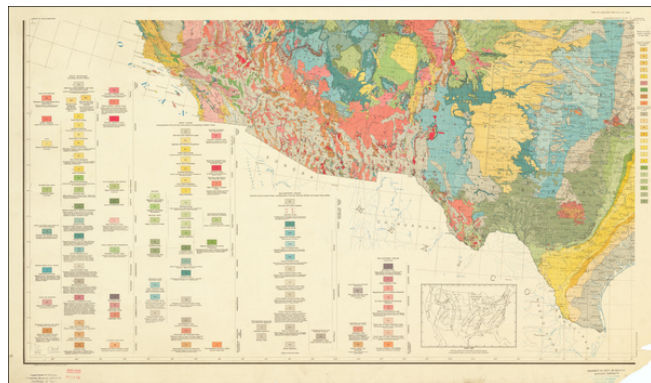

## [Geological Map Southwestern Texas]

**Stock#:** 61650  
**Map Maker:** U.S. Geological Survey  
**Date:** 1932  
**Place:** Washington, D.C.  
**Color:** Color  
**Condition:** VG  
**Size:** 47 x 27 inches full sheet  
**Price:** \$125.00

### Description:

Southwestern sheet of the US Geological Survey's 4 sheet map of Texas.

The map is colored by land classifications.