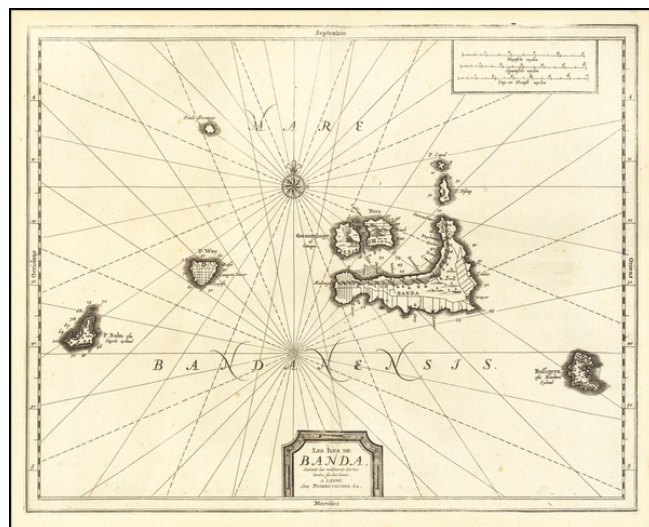

## Les Iles De Banda Suivant les Meilleures Cartes Levees sur les Lieux

**Stock#:** 61643  
**Map Maker:** van der Aa  
**Date:** 1727  
**Place:** Leiden  
**Color:** Uncolored  
**Condition:** VG+  
**Size:** 14 x 11 inches  
**Price:** \$475.00

### Description:

Scarce map of the Islands of Banda, from Vander Aa's *Theatre Agreeable*.

One of the very few printed maps to focus on this group of islands. The map includes a number of place names and even shows a Volcano.