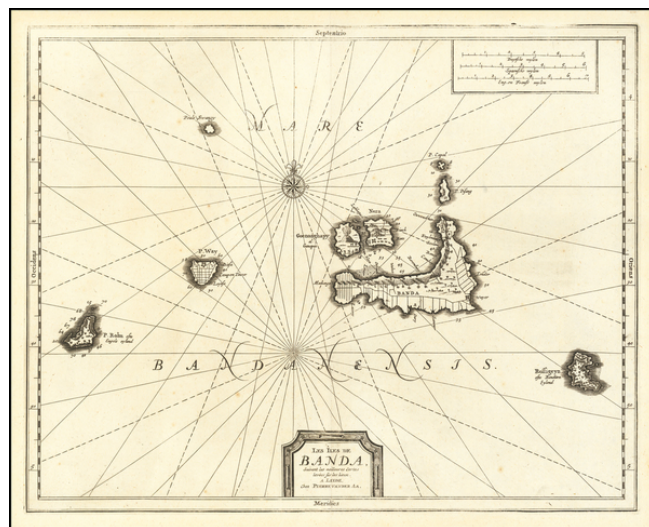

Barry Lawrence Ruderman Antique Maps Inc.

7407 La Jolla Boulevard
La Jolla, CA 92037

www.raremaps.com

(858) 551-8500
blr@raremaps.com

Les Iles De Banda Suivant les Meilleures Cartes Levees sur les Lieux

Stock#: 61643
Map Maker: van der Aa
Date: 1727
Place: Leiden
Color: Uncolored
Condition: VG+
Size: 14 x 11 inches
Price: \$475.00

Description:

Scarce map of the Islands of Banda, from Vander Aa's *Theatre Agreeable*.

One of the very few printed maps to focus on this group of islands. The map includes a number of place names and even shows a Volcano.