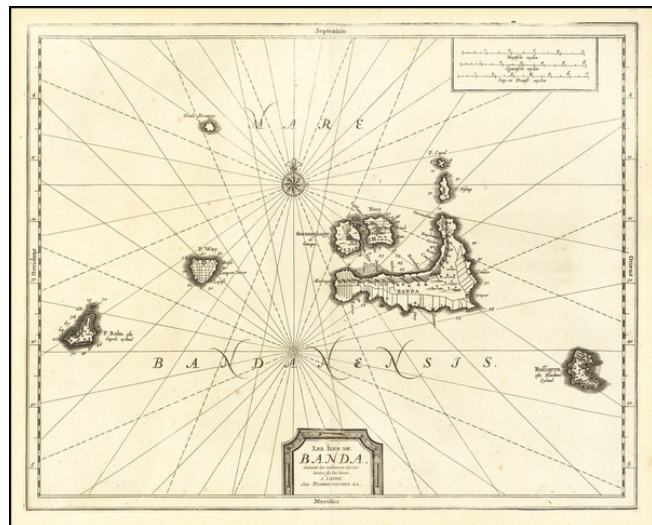

Barry Lawrence Ruderman Antique Maps Inc.

7407 La Jolla Boulevard
La Jolla, CA 92037

www.raremaps.com

(858) 551-8500
blr@raremaps.com

Les Iles De Banda Suivant les Meilleures Cartes Levees sur les Lieux

Stock#: 61643
Map Maker: van der Aa
Date: 1727
Place: Leiden
Color: Uncolored
Condition: VG+
Size: 14 x 11 inches
Price: SOLD

Description:

Scarce map of the Islands of Banda, from Vander Aa's *Theatre Agreeable*.

One of the very few printed maps to focus on this group of islands. The map includes a number of place names and even shows a Volcano.