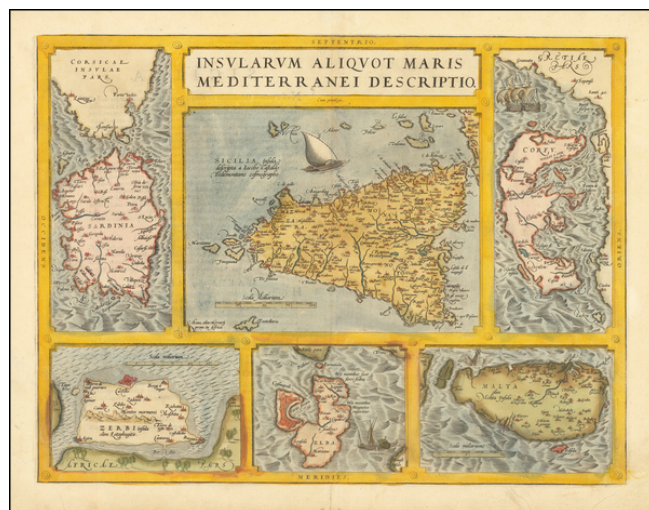

Barry Lawrence Ruderman Antique Maps Inc.

7407 La Jolla Boulevard
La Jolla, CA 92037

www.raremaps.com

(858) 551-8500
blr@raremaps.com

Insularum Aliquot Maris Mediterranei Descriptio [Sicily, Malta, Sardinia, Corfu, Elba and Zerbi]

Stock#: 61609
Map Maker: Ortelius
Date: 1573
Place: Antwerp
Color: Hand Colored
Condition: VG+
Size: 18.75 x 14 inches
Price: \$ 495.00

Description:

Fine old color example of Ortelius' maps of the islands of Sicily, Malta, Sardinia, Corfu, Elba and Zerbi, from the Ortelius' *Theatrum Orbis Terrarum*, the first modern Atlas of the World.

Includes a number of sailing ships, including a sinking vessel off Malta's coast, which is a reference to St. Paul's ship. Based upon maps by Lafreri and Jean Quintin.

The present example is without question the finest old color example we have seen for this map, with the verso also elegantly colored.