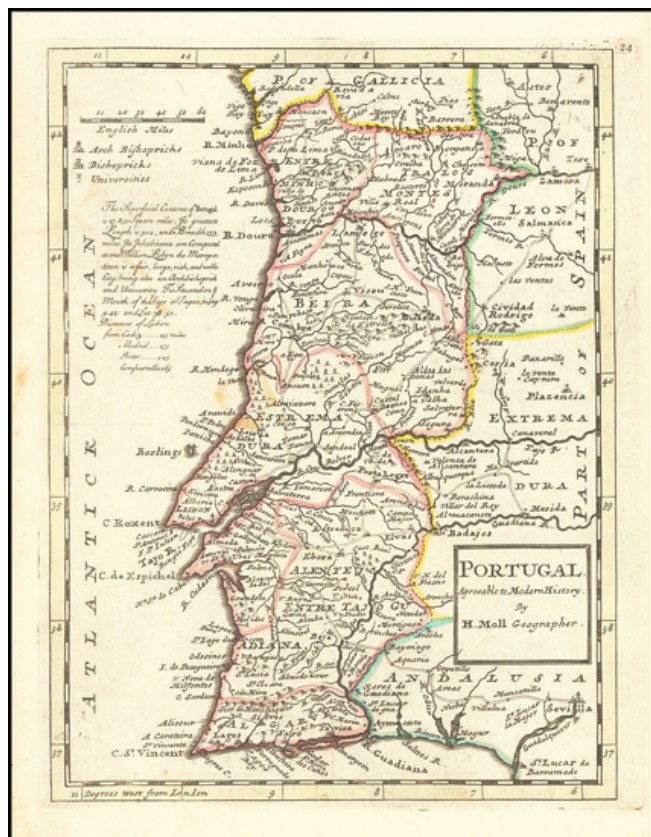

Barry Lawrence Ruderman Antique Maps Inc.

7407 La Jolla Boulevard
La Jolla, CA 92037

www.raremaps.com

(858) 551-8500
blr@raremaps.com

Portugal

Stock#: 61582
Map Maker: Moll
Date: 1720 circa
Place: London
Color: Outline Color
Condition: VG+
Size: 7 x 10 inches
Price: \$75.00

Description:

Scarce map of Portugal, published by Herman Moll

Detailed Condition: