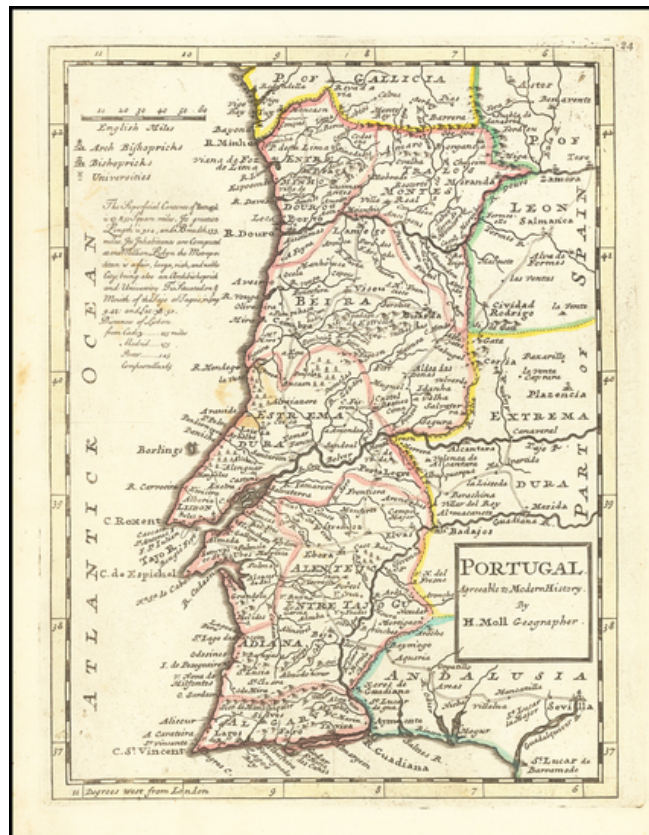

Barry Lawrence Ruderman Antique Maps Inc.

7407 La Jolla Boulevard
La Jolla, CA 92037

www.raremaps.com

(858) 551-8500
blr@raremaps.com

Portugal

Stock#: 61582
Map Maker: Moll
Date: 1720 circa
Place: London
Color: Outline Color
Condition: VG+
Size: 7 x 10 inches
Price: \$75.00

Description:

Scarce map of Portugal, published by Herman Moll

Detailed Condition: