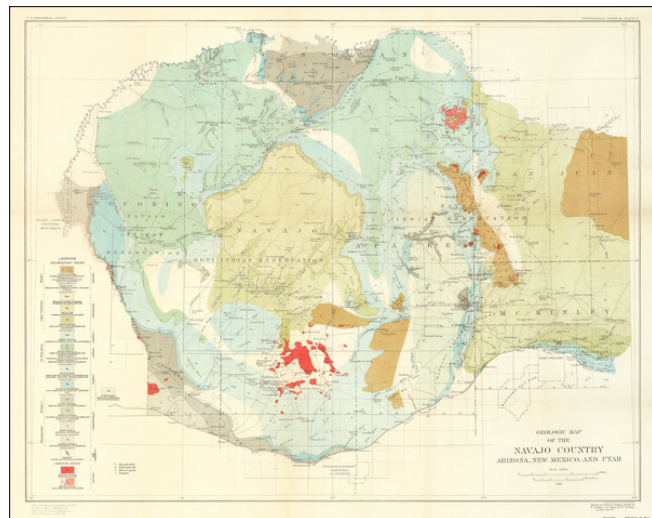

Barry Lawrence Ruderman Antique Maps Inc.

7407 La Jolla Boulevard
La Jolla, CA 92037

www.raremaps.com

(858) 551-8500
blr@raremaps.com

Geological Map of the Navajo Country Arizona, New Mexico, And Utah . . . 1916

Stock#: 61577
Map Maker: U.S. Geological Survey
Date: 1916
Place: Washington
Color: Color
Condition: VG+
Size: 29.5 x 23 inches
Price: SOLD

Description:

Colorful map of the Navajo Reservation, Hopi Reservation and Apache Reservation.

Color coded with geological details.

Detailed Condition: