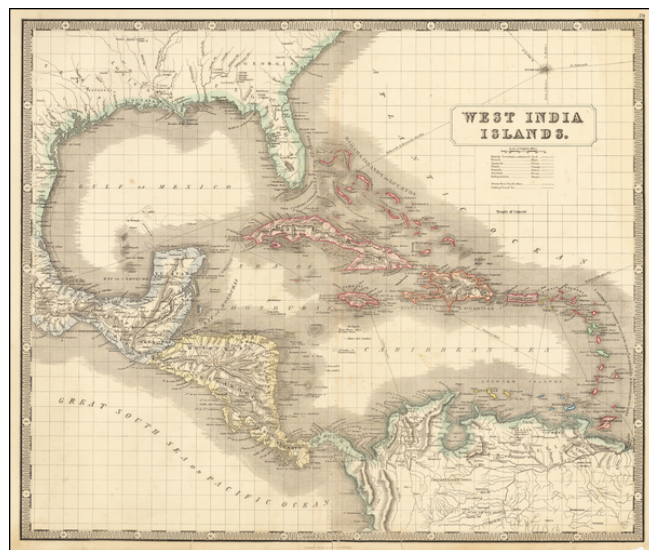

Barry Lawrence Ruderman Antique Maps Inc.

7407 La Jolla Boulevard
La Jolla, CA 92037

www.raremaps.com

(858) 551-8500
blr@raremaps.com

West India Islands

Stock#: 61566
Map Maker: Philip & Son
Date: 1850 circa
Place: Liverpool
Color: Outline Color
Condition: VG
Size: 24 x 20 inches
Price: \$175.00

Description:

Detailed map of the the Caribbean, Central America and the Gulf Coast, published by George Philip & Son. The map emphasizes the Mosquito Shore in Honduras.

Detailed Condition: