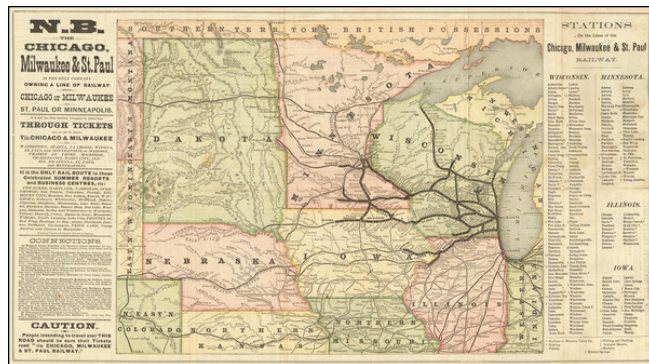

Barry Lawrence Ruderman Antique Maps Inc.

7407 La Jolla Boulevard
La Jolla, CA 92037

www.raremaps.com

(858) 551-8500
blr@raremaps.com

Chicago, Milwaukee & St. Paul

Stock#: 61557
Map Maker: Rand McNally & Company
Date: 1877
Place: Chicago
Color: Color
Condition: VG
Size:
Price: SOLD

Description:

Fine Railway time table map, promoting the routes of the Chicago, Milwaukee & St. Paul Railway.

Includes a detailed map, plus extensive details on Stations, Connections, etc.

Time table information on the verso, along with a map of Chicago's Business District.