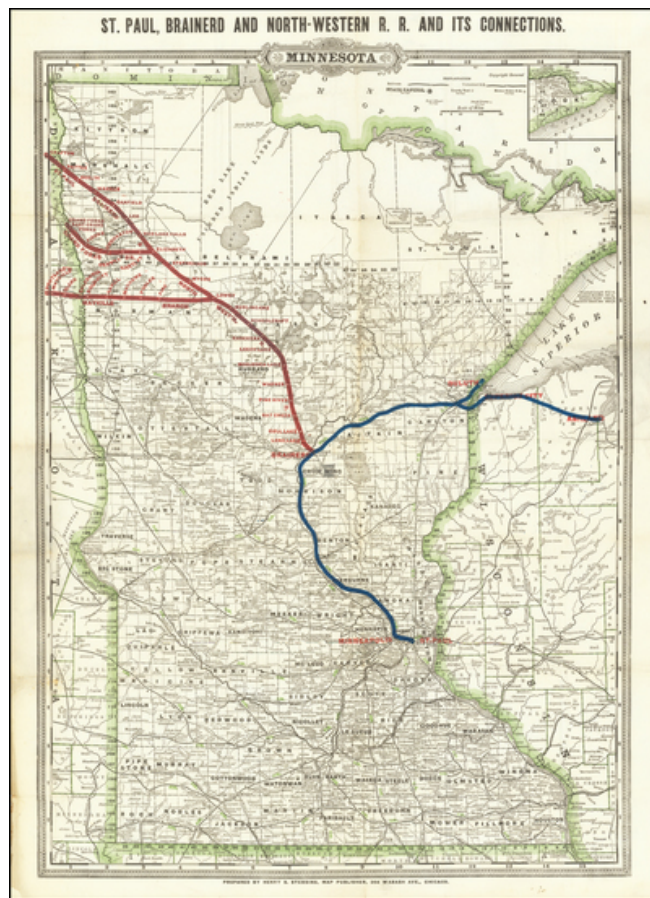

Barry Lawrence Ruderman Antique Maps Inc.

7407 La Jolla Boulevard
La Jolla, CA 92037

www.raremaps.com

(858) 551-8500
blr@raremaps.com

St. Paul, Brainerd and North-Western R.R. and its Connections

Stock#: 61556
Map Maker: Cram / Stebbins
Date: 1890 circa
Place: Chicago
Color: Color
Condition: VG+
Size: 16 x 23.5 inches
Price: \$185.00

Description:

Interesting Minnesota railroad map repurposed from Cram's *Standard American Railway Atlas*, overprinted in blue and red to show the St. Paul, Brainerd and North-Western R.R. and its Connections. Shows counties, railroads, railway stations, township surveys, mountains, rivers, lakes, and a host of other early details. Also shows county seats, Money Order Post Offices, and other commerce details.