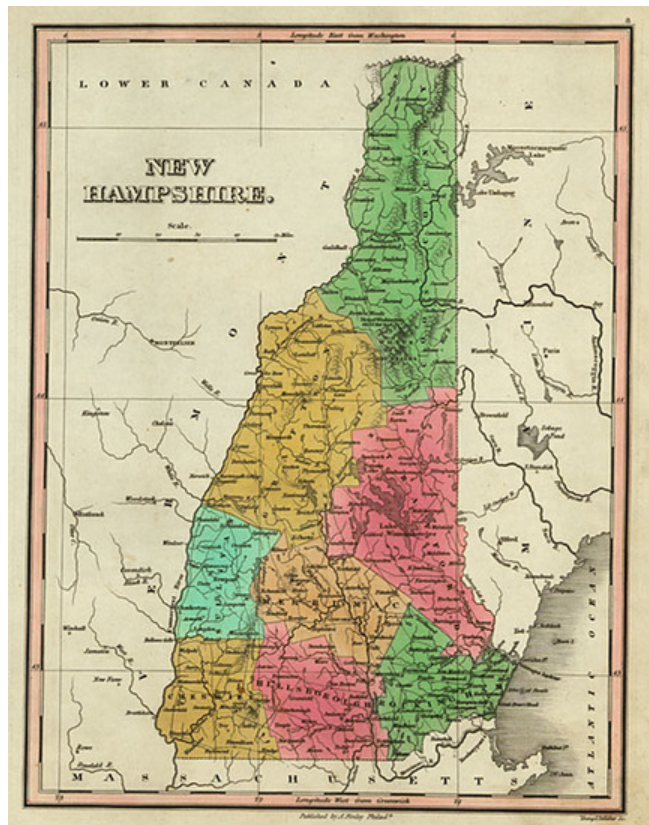

Barry Lawrence Ruderman Antique Maps Inc.

7407 La Jolla Boulevard
La Jolla, CA 92037

www.raremaps.com

(858) 551-8500
blr@raremaps.com

New Hampshire

Stock#: 6155
Map Maker: Finley
Date: 1824
Place: Philadelphia
Color: Hand Colored
Condition: VG+
Size: 11 x 9 inches
Price: SOLD

Description:

Striking map of the state from Finley's atlas, colored by counties and showing towns, roads, rivers, mountains and other geographical features. A sharp clean example of this highly desirable map.