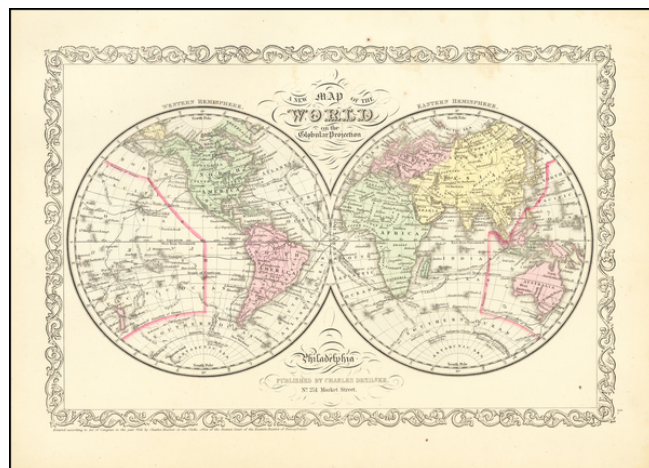

Barry Lawrence Ruderman Antique Maps Inc.

7407 La Jolla Boulevard
La Jolla, CA 92037

www.raremaps.com

(858) 551-8500
blr@raremaps.com

A New Map of the World on the Globular Projection

Stock#: 61544
Map Maker: Desilver
Date: 1857
Place: Philadelphia
Color: Hand Colored
Condition: VG+
Size: 14.5 x 9.5 inches
Price: \$175.00

Description:

Attractive double hemisphere map of the world with decorative borders. Gorgeous example with wide margins.

From the rare Charles Desilver New Universal Atlas, published from 1856-1860.

Detailed Condition: