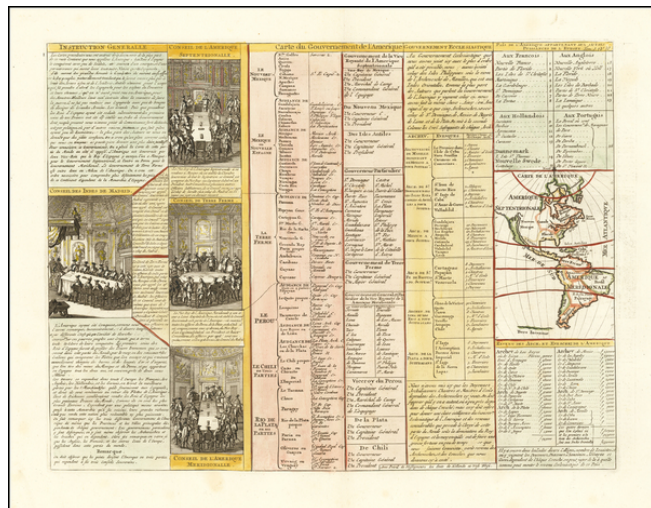

Barry Lawrence Ruderman Antique Maps Inc.

7407 La Jolla Boulevard
La Jolla, CA 92037

www.raremaps.com

(858) 551-8500
blr@raremaps.com

Carte De L'Amerique (California as an Island)

Stock#: 61528
Map Maker: Chatelain
Date: 1720
Place: Amsterdam
Color: Hand Colored
Condition: VG+
Size: 17.5 x 13 inches
Price: \$225.00

Description:

Interesting map of North America, showing California as an island, from Chatelain's monumental 7 volume *Atlas Historique*.

Includes 4 printed views of the counsels of the West Indies, North America, South America and Terre Ferme.