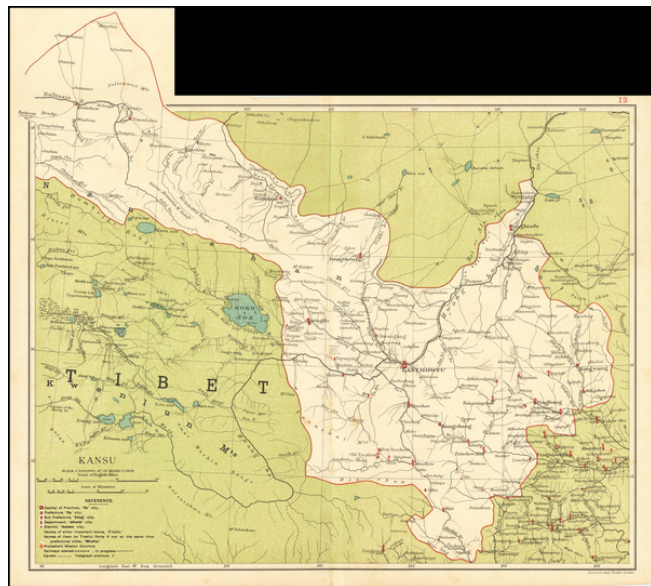

**Barry Lawrence Ruderman
Antique Maps Inc.**

7407 La Jolla Boulevard
La Jolla, CA 92037

www.raremaps.com

(858) 551-8500
blr@raremaps.com

[Gansu & Ningxia] Kansu

Stock#: 61498
Map Maker: Stanford
Date: 1908 circa
Place: London
Color: Color
Condition: VG+
Size: 16 x 12.5 inches
Price: \$245.00

Description:

Fine regional map of Gansu & Ningxia, from the *Atlas of the Chinese Empire*; Prepared by Mr. Edward Stanford for the China Inland Mission.

The work was published by Morgan & Scott, Ltd., London.

Lanchowfu (Lanzhou), the Great Wall of China, and Protestant Mission Stations are marked on the map

Detailed Condition: