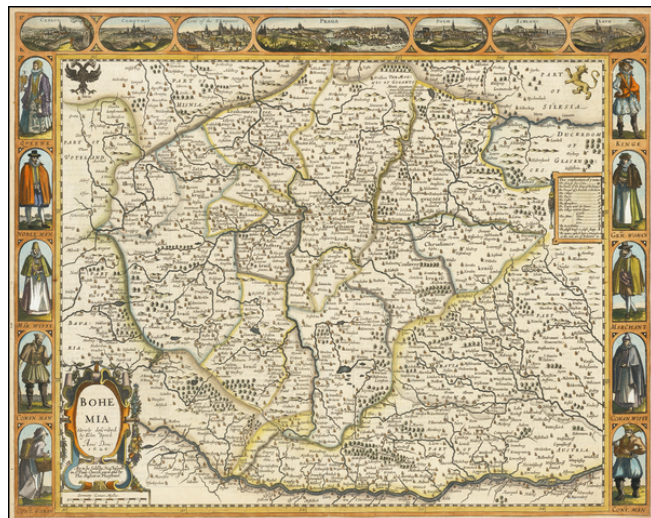

Barry Lawrence Ruderman Antique Maps Inc.

7407 La Jolla Boulevard
La Jolla, CA 92037

www.raremaps.com

(858) 551-8500
blr@raremaps.com

Bohemia Newly Described . . . Anno Dom: 1626

Stock#: 61491
Map Maker: Speed
Date: 1676
Place: London
Color: Hand Colored
Condition: VG+
Size: 20 x 15 inches
Price: \$1,400.00

Description:

Decorative map of Bohemia, from Speed's *Prospect of the World*.

Includes 7 cities across the top and costumed figures on either side of the map.

Detailed Condition: